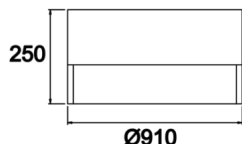

Dimple Drums

DDR 090 025 109S 9040 10 99 OP 40 00

Surface Mounted Surface Mounted Luminaire

Luminaire Group	Surface Mounted
Mounting Type	Surface Mounted
Luminaire Color	RAL 9006 - RAL 9005 - RAL 9010
Housing	DKP Sheet
Optics	Opal Diffuser
Light Source	LED
Electrical Protection Class	CLASS II
IP	40
IK	02
Operating Temperature	-20°C / +40°C
Luminous Flux	11750
Consumption Power	109
Luminaire Efficiency	135 lm/W
Color Rendering (CRI)	>80
Light Color Temperature (CCT)	2700K/3000K/4000K/6500K
Color Tolerance	< 3 SDCM
Driver Type	On/Off
Driver Brand	Tridonic
LED Brand	Samsung
Input Voltage / Frequency	220-240 V AC 50/60 Hz
Power Factor	>0.9
Surge	1kV
THD (AKIM)	>%20
LED life	70.000 hours
Option	On-Off / Dali / 1-10V / With Emergency Kit

Technical Drawing

Photometric Curve

SKU	Product Code	Power (W)	Luminous Flux (LM)	CRI	CCT (K)	Optics	Dimensions (mm)
	DDR 090 025 109S 9040 10 99 OP 40 00	109	11750	>80	4000	120° Diffuser	Ø910x250