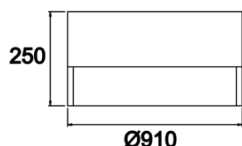

Dimple Drums

DDR 090 025 109S 9040 10 99 OP 40 00

Surface Mounted Surface Mounted Luminaire

Luminaire Group	Surface Mounted
Mounting Type	Surface Mounted
Luminaire Color	RAL 9006 - RAL 9005 - RAL 9010
Housing	DKP Sheet
Optics	Opal Diffuser
Light Source	LED
Electrical Protection Class	CLASS II
IP	40
IK	02
Operating Temperature	-20°C / +40°C
Luminous Flux	11750
Consumption Power	109
Luminaire Efficiency	135 lm/W
Color Rendering (CRI)	>80
Light Color Temperature (CCT)	2700K/3000K/4000K/6500K
Color Tolerance	< 3 SDCM
Driver Type	On/Off
Driver Brand	Tridonic
LED Brand	Samsung
Input Voltage / Frequency	220-240 V AC 50/60 Hz
Power Factor	>0.9
Surge	1kV
THD (AKIM)	>%20
LED life	70.000 hours
Option	On-Off / Dali / 1-10V / With Emergency Kit

Technical Drawing

Photometric Curve

SKU	Product Code	Power (W)	Luminous Flux (LM)	CRI	CCT (K)	Optics	Dimensions (mm)
	DDR 090 025 109S 9040 10 99 OP 40 00	109	11750	>80	4000	120° Diffuser	Ø910x250