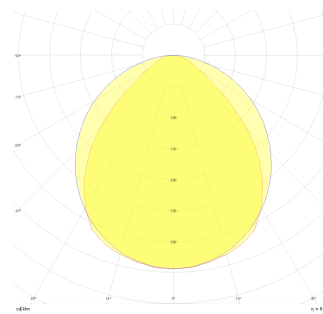

Dimple Drums

DDR 090 025 109S 9040 10 99 OP 40 00

Surface Mounted Surface Mounted Luminaire

Luminaire Group	Surface Mounted
Mounting Type	Surface Mounted
Luminaire Color	RAL 9006 - RAL 9005 - RAL 9010
Housing	DKP Sheet
Optics	Opal Diffuser
Light Source	LED
Electrical Protection Class	CLASS II
IP	40
IK	02
Operating Temperature	-20°C / +40°C
Luminous Flux	11750
Consumption Power	109
Luminaire Efficiency	135 lm/W
Color Rendering (CRI)	>80
Light Color Temperature (CCT)	2700K/3000K/4000K/6500K
Color Tolerance	< 3 SDCM
Driver Type	On/Off
Driver Brand	Tridonic
LED Brand	Samsung
Input Voltage / Frequency	220-240 V AC 50/60 Hz
Power Factor	>0.9
Surge	1kV
THD (AKIM)	>%20
LED life	70.000 hours
Option	On-Off / Dali / 1-10V / With Emergency Kit

Technical Drawing

Photometric Curve

SKU	Product Code	Power (W)	Luminous Flux (LM)	CRI	CCT (K)	Optics	Dimensions (mm)
	DDR 090 025 109S 9040 10 99 OP 40 00	109	11750	>80	4000	120° Diffuser	Ø910x250