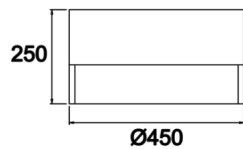

Dimple Drums End

DDR 040 025 046S 9040 10 99 OP 40 00 END

Surface Mounted Surface Mounted Luminaire

Luminaire Group	Surface Mounted
Mounting Type	Surface Mounted
Luminaire Color	RAL 9006 - RAL 9005 - RAL 9010
Housing	DKP Sheet
Optics	Opal Diffuser
Light Source	LED
Electrical Protection Class	CLASS II
IP	40
IK	02
Operating Temperature	-20°C / +40°C
Luminous Flux	6210
Consumption Power	46
Luminaire Efficiency	135 lm/W
Color Rendering (CRI)	>80
Light Color Temperature (CCT)	2700K/3000K/4000K/6500K
Color Tolerance	< 3 SDCM
Driver Type	On/Off
Driver Brand	Tridonic
LED Brand	Samsung
Input Voltage / Frequency	220-240 V AC 50/60 Hz
Power Factor	>0.9
Surge	1kV
THD (AKIM)	>%20
LED life	70.000 hours
Option	On-Off / Dali / 1-10V / With Emergency Kit

Technical Drawing

Photometric Curve

SKU	Product Code	Power (W)	Luminous Flux (LM)	CRI	CCT (K)	Optics	Dimensions (mm)
DDR 040 025 046S 9040 10 99 OP 40 00 END		46	6210	>80	4000	120° Diffuser	Ø450x250

www.atellighting.com