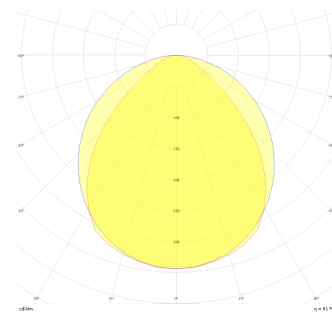

Dimple Drums End

DDR 040 025 046S 9040 10 99 OP 40 00 END

Surface Mounted Surface Mounted Luminaire

Luminaire Group	Surface Mounted
Mounting Type	Surface Mounted
Luminaire Color	RAL 9006 - RAL 9005 - RAL 9010
Housing	DKP Sheet
Optics	Opal Diffuser
Light Source	LED
Electrical Protection Class	CLASS II
IP	40
IK	02
Operating Temperature	-20°C / +40°C
Luminous Flux	6210
Consumption Power	46
Luminaire Efficiency	135 lm/W
Color Rendering (CRI)	>80
Light Color Temperature (CCT)	2700K/3000K/4000K/6500K
Color Tolerance	< 3 SDCM
Driver Type	On/Off
Driver Brand	Tridonic
LED Brand	Samsung
Input Voltage / Frequency	220-240 V AC 50/60 Hz
Power Factor	>0.9
Surge	1kV
THD (AKIM)	>%20
LED life	70.000 hours
Option	On-Off / Dali / 1-10V / With Emergency Kit

Technical Drawing

Photometric Curve

SKU	Product Code	Power (W)	Luminous Flux (LM)	CRI	CCT (K)	Optics	Dimensions (mm)
DDR 040 025 046S 9040 10 99 OP 40 00 END		46	6210	>80	4000	120° Diffuser	Ø450x250

www.atellighting.com