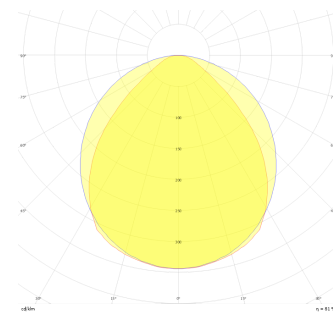

Dimple Drums End

DDR 060 025 065S 9040 10 99 OP 40 00 END

Surface Mounted Surface Mounted Luminaire

Luminaire Group	Surface Mounted
Mounting Type	Surface Mounted
Luminaire Color	RAL 9006 - RAL 9005 - RAL 9010
Housing	DKP Sheet
Optics	Opal Diffuser
Light Source	LED
Electrical Protection Class	CLASS II
IP	40
IK	02
Operating Temperature	-20°C / +40°C
Luminous Flux	8640
Consumption Power	65
Luminaire Efficiency	135 lm/W
Color Rendering (CRI)	>80
Light Color Temperature (CCT)	2700K/3000K/4000K/6500K
Color Tolerance	< 3 SDCM
Driver Type	On/Off
Driver Brand	Tridonic
LED Brand	Samsung
Input Voltage / Frequency	220-240 V AC 50/60 Hz
Power Factor	>0.9
Surge	1kV
THD (AKIM)	>%20
LED life	70.000 hours
Option	On-Off / Dali / 1-10V / With Emergency Kit

Technical Drawing

Photometric Curve

SKU	Product Code	Power (W)	Luminous Flux (LM)	CRI	CCT (K)	Optics	Dimensions (mm)
	DDR 060 025 065S 9040 10 99 OP 40 00 END	65	8640	>80	4000	120° Diffuser	Ø650x250

www.atellighting.com