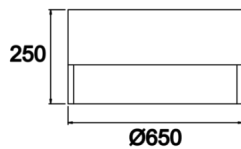

Dimple Drums End

DDR 060 025 065S 9040 10 99 OP 40 00 END

Surface Mounted Surface Mounted Luminaire

Luminaire Group	Surface Mounted
Mounting Type	Surface Mounted
Luminaire Color	RAL 9006 - RAL 9005 - RAL 9010
Housing	DKP Sheet
Optics	Opal Diffuser
Light Source	LED
Electrical Protection Class	CLASS II
IP	40
IK	02
Operating Temperature	-20°C / +40°C
Luminous Flux	8640
Consumption Power	65
Luminaire Efficiency	135 lm/W
Color Rendering (CRI)	>80
Light Color Temperature (CCT)	2700K/3000K/4000K/6500K
Color Tolerance	< 3 SDCM
Driver Type	On/Off
Driver Brand	Tridonic
LED Brand	Samsung
Input Voltage / Frequency	220-240 V AC 50/60 Hz
Power Factor	>0.9
Surge	1kV
THD (AKIM)	>%20
LED life	70.000 hours
Option	On-Off / Dali / 1-10V / With Emergency Kit

Technical Drawing

Photometric Curve

SKU	Product Code	Power (W)	Luminous Flux (LM)	CRI	CCT (K)	Optics	Dimensions (mm)
	DDR 060 025 065S 9040 10 99 OP 40 00 END	65	8640	>80	4000	120° Diffuser	Ø650x250

www.atellighting.com