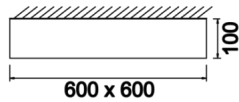

Easy

ESY 060 060 038S 8040 10 99 OP 20 00

Surface Mounted Surface Mounted Luminaire

Luminaire Group	Surface Mounted
Mounting Type	Surface Mounted
Luminaire Color	RAL 9006 - RAL 9005 - RAL 9010
Housing	DKP Sheet
Optics	Diffuser
Light Source	LED
Electrical Protection Class	CLASS II
IP	40
IK	02
Operating Temperature	-20°C / +40°C
Luminous Flux	4700
Consumption Power	38
Luminaire Efficiency	124 lm/W
Color Rendering (CRI)	>80
Light Color Temperature (CCT)	2700K/3000K/4000K/6500K
Color Tolerance	< 3 SDCM
Driver Type	On/Off
Driver Brand	Tridonic
LED Brand	Samsung
Input Voltage / Frequency	220-240 V AC 50/60 Hz
Power Factor	>0.9
Surge	1kV
THD (AKIM)	>%20
LED life	70.000 hours
Option	On-Off / Dali / 1-10V / With Emergency Kit

Technical Drawing

Photometric Curve

SKU	Product Code	Power (W)	Luminous Flux (LM)	CRI	CCT (K)	Optics	Dimensions (mm)
	ESY 060 060 038S 8040 10 99 OP 20 00	38	4700	>80	4000	120° Diffuser	600x600x100