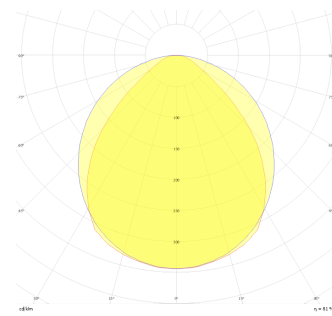

Easy

ESY 060 060 038S 8040 10 99 OP 20 00

Surface Mounted Surface Mounted Luminaire

Luminaire Group	Surface Mounted
Mounting Type	Surface Mounted
Luminaire Color	RAL 9006 - RAL 9005 - RAL 9010
Housing	DKP Sheet
Optics	Diffuser
Light Source	LED
Electrical Protection Class	CLASS II
IP	40
IK	02
Operating Temperature	-20°C / +40°C
Luminous Flux	4700
Consumption Power	38
Luminaire Efficiency	124 lm/W
Color Rendering (CRI)	>80
Light Color Temperature (CCT)	2700K/3000K/4000K/6500K
Color Tolerance	< 3 SDCM
Driver Type	On/Off
Driver Brand	Tridonic
LED Brand	Samsung
Input Voltage / Frequency	220-240 V AC 50/60 Hz
Power Factor	>0.9
Surge	1kV
THD (AKIM)	>%20
LED life	70.000 hours
Option	On-Off / Dali / 1-10V / With Emergency Kit

Technical Drawing

Photometric Curve

SKU	Product Code	Power (W)	Luminous Flux (LM)	CRI	CCT (K)	Optics	Dimensions (mm)
	ESY 060 060 038S 8040 10 99 OP 20 00	38	4700	>80	4000	120° Diffuser	600x600x100