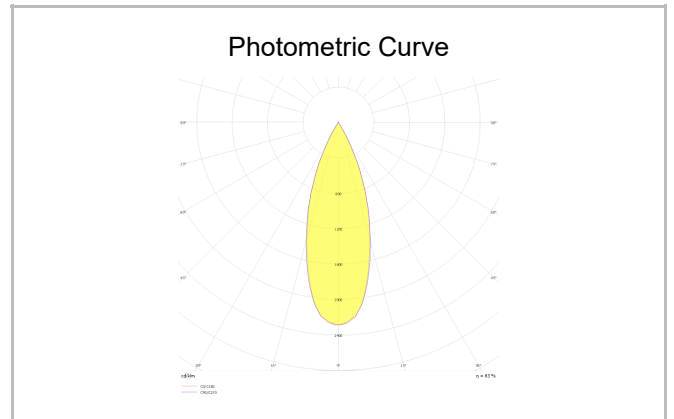

Bevel

BVL 018 030 008D 8040 10 34 DY 20 00

Surface Mounted Wall Mount Luminaire

Luminaire Group	Wall Mount
Mounting Type	Surface Mounted
Luminaire Color	RAL 9006 - RAL 9005 - RAL 9010
Housing	Aluminum
Optics	34° 48° Reflector
Light Source	LED
Electrical Protection Class	CLASS II
IP	20
Operating Temperature	-20°C / +40°C
Luminous Flux	560
Consumption Power	8
Luminaire Efficiency	70 lm/W
Color Rendering (CRI)	>80
Light Color Temperature (CCT)	2700K/3000K/4000K/6500K
Color Tolerance	< 3 SDCM
Driver Type	On/Off
Driver Brand	Tridonic
LED Brand	Samsung
Input Voltage / Frequency	220-240 V AC 50/60 Hz
Power Factor	>0.9
Surge	1kV
THD (AKIM)	>%20
LED life	>70.000 hours
Option	On-Off / Dali / 1-10V / With Emergency Kit

SKU	Product Code	Power (W)	Luminous Flux (LM)	CRI	CCT (K)	Optics	Dimensions (mm)
18000121□	BVL 018 030 008D 8040 10 34 DY 20 00	8	560	>80	4000	34° Reflector	180x300x35