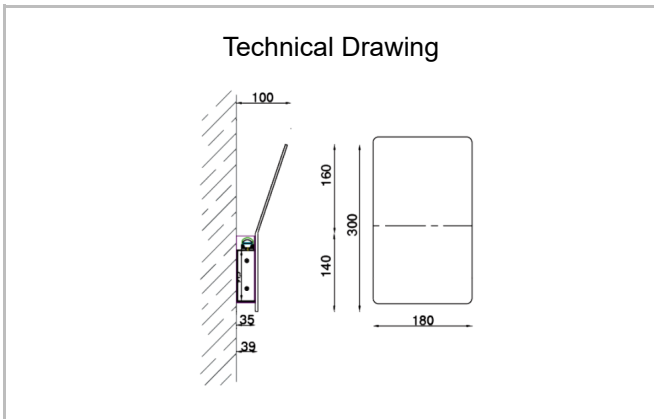

Bevel

BVL 018 030 008D 8040 10 34 DY 20 00

Surface Mounted Wall Mount Luminaire

Luminaire Group	Wall Mount
Mounting Type	Surface Mounted
Luminaire Color	RAL 9006 - RAL 9005 - RAL 9010
Housing	Aluminum
Optics	34° 48° Reflector
Light Source	LED
Electrical Protection Class	CLASS II
IP	20
Operating Temperature	-20°C / +40°C
Luminous Flux	560
Consumption Power	8
Luminaire Efficiency	70 lm/W
Color Rendering (CRI)	>80
Light Color Temperature (CCT)	2700K/3000K/4000K/6500K
Color Tolerance	< 3 SDCM
Driver Type	On/Off
Driver Brand	Tridonic
LED Brand	Samsung
Input Voltage / Frequency	220-240 V AC 50/60 Hz
Power Factor	>0.9
Surge	1kV
THD (AKIM)	>%20
LED life	>70.000 hours
Option	On-Off / Dali / 1-10V / With Emergency Kit

SKU	Product Code	Power (W)	Luminous Flux (LM)	CRI	CCT (K)	Optics	Dimensions (mm)
18000121□	BVL 018 030 008D 8040 10 34 DY 20 00	8	560	>80	4000	34° Reflector	180x300x35