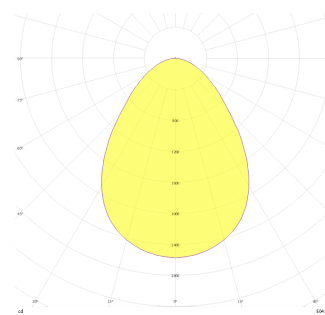

Olympia

OLY 013 043 014D 8030 10 99 OP 20 00

Surface Mounted Wall Mount Luminaire

Luminaire Group	Wall Mount
Mounting Type	Surface Mounted
Luminaire Color	Chromium
Housing	DKP Sheet
Optics	Opal Diffuser
Light Source	LED
Electrical Protection Class	CLASS II
IP	20
Operating Temperature	-20°C / +40°C
Luminous Flux	1120
Consumption Power	14
Luminaire Efficiency	80 lm/W
Color Rendering (CRI)	>80
Light Color Temperature (CCT)	2700K/3000K/4000K/6500K
Color Tolerance	< 3 SDCM
Driver Type	On/Off
Driver Brand	Tridonic
LED Brand	Samsung
Input Voltage / Frequency	220-240 V AC 50/60 Hz
Power Factor	>0.9
Surge	1kV
THD (AKIM)	>%20
LED life	>70.000 hours
Option	On-Off / Dali / 1-10V / With Emergency Kit

Technical Drawing

Photometric Curve

SKU	Product Code	Power (W)	Luminous Flux (LM)	CRI	CCT (K)	Optics	Dimensions (mm)
18000232	OLY 013 043 014D 8030 10 99 OP 20 00	14	1120	>80	4000	120° Diffuser	430x130

www.atelighting.com