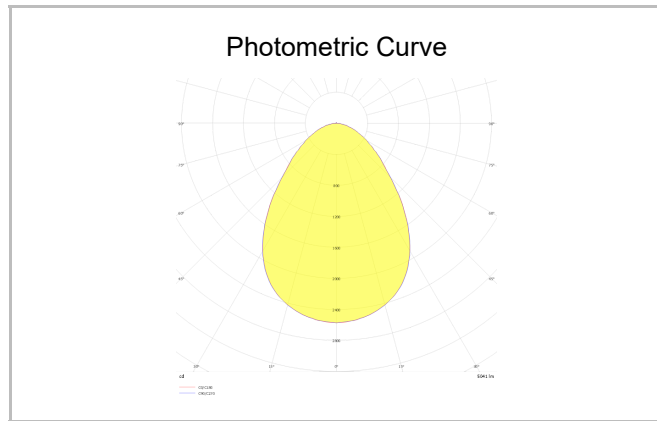

Olympia

OLY 013 043 014D 8030 10 99 OP 20 00

Surface Mounted Wall Mount Luminaire

Luminaire Group	Wall Mount
Mounting Type	Surface Mounted
Luminaire Color	Chromium
Housing	DKP Sheet
Optics	Opal Diffuser
Light Source	LED
Electrical Protection Class	CLASS II
IP	20
Operating Temperature	-20°C / +40°C
Luminous Flux	1120
Consumption Power	14
Luminaire Efficiency	80 lm/W
Color Rendering (CRI)	>80
Light Color Temperature (CCT)	2700K/3000K/4000K/6500K
Color Tolerance	< 3 SDCM
Driver Type	On/Off
Driver Brand	Tridonic
LED Brand	Samsung
Input Voltage / Frequency	220-240 V AC 50/60 Hz
Power Factor	>0.9
Surge	1kV
THD (AKIM)	>%20
LED life	>70.000 hours
Option	On-Off / Dali / 1-10V / With Emergency Kit

SKU	Product Code	Power (W)	Luminous Flux (LM)	CRI	CCT (K)	Optics	Dimensions (mm)
18000232	OLY 013 043 014D 8030 10 99 OP 20 00	14	1120	>80	4000	120° Diffuser	430x130