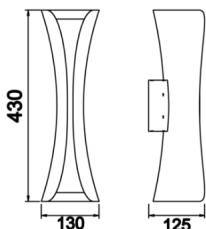

Olympia

OLY 013 043 014D 8030 10 99 OP 20 00

Surface Mounted Wall Mount Luminaire

Luminaire Group	Wall Mount
Mounting Type	Surface Mounted
Luminaire Color	Chromium
Housing	DKP Sheet
Optics	Opal Diffuser
Light Source	LED
Electrical Protection Class	CLASS II
IP	20
Operating Temperature	-20°C / +40°C
Luminous Flux	1120
Consumption Power	14
Luminaire Efficiency	80 lm/W
Color Rendering (CRI)	>80
Light Color Temperature (CCT)	2700K/3000K/4000K/6500K
Color Tolerance	< 3 SDCM
Driver Type	On/Off
Driver Brand	Tridonic
LED Brand	Samsung
Input Voltage / Frequency	220-240 V AC 50/60 Hz
Power Factor	>0.9
Surge	1kV
THD (AKIM)	>%20
LED life	>70.000 hours
Option	On-Off / Dali / 1-10V / With Emergency Kit

Technical Drawing

Photometric Curve

SKU	Product Code	Power (W)	Luminous Flux (LM)	CRI	CCT (K)	Optics	Dimensions (mm)
18000232	OLY 013 043 014D 8030 10 99 OP 20 00	14	1120	>80	4000	120° Diffuser	430x130

www.atelighting.com