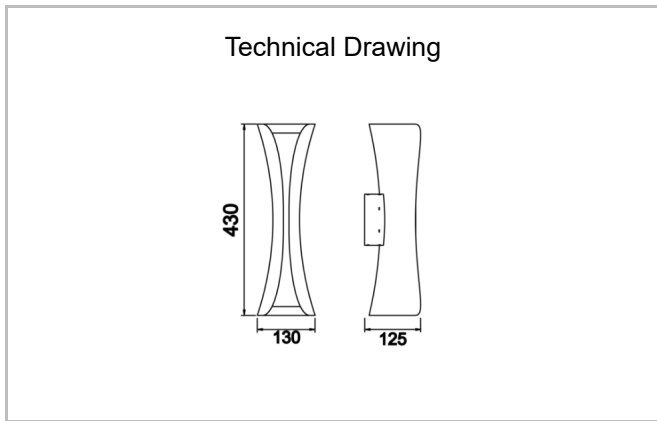

Olympia

OLY 013 043 014D 8030 10 99 OP 20 00

Surface Mounted Wall Mount Luminaire

Luminaire Group	Wall Mount
Mounting Type	Surface Mounted
Luminaire Color	Chromium
Housing	DKP Sheet
Optics	Opal Diffuser
Light Source	LED
Electrical Protection Class	CLASS II
IP	20
Operating Temperature	-20°C / +40°C
Luminous Flux	1120
Consumption Power	14
Luminaire Efficiency	80 lm/W
Color Rendering (CRI)	>80
Light Color Temperature (CCT)	2700K/3000K/4000K/6500K
Color Tolerance	< 3 SDCM
Driver Type	On/Off
Driver Brand	Tridonic
LED Brand	Samsung
Input Voltage / Frequency	220-240 V AC 50/60 Hz
Power Factor	>0.9
Surge	1kV
THD (AKIM)	>%20
LED life	>70.000 hours
Option	On-Off / Dali / 1-10V / With Emergency Kit

SKU	Product Code	Power (W)	Luminous Flux (LM)	CRI	CCT (K)	Optics	Dimensions (mm)
18000232	OLY 013 043 014D 8030 10 99 OP 20 00	14	1120	>80	4000	120° Diffuser	430x130