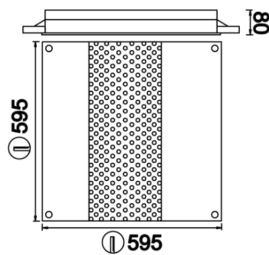

# Hygie Direkt Endirekt

HGE 060 060 035A 8040 10 99 OP 40 00 DR EN

Recessed Recessed Luminary

<b>Luminaire Group</b>	Recessed
<b>Mounting Type</b>	Recessed
<b>Luminaire Color</b>	RAL 9005 - RAL 9006 - RAL 9010
<b>Housing</b>	DKP Sheet
<b>Optics</b>	Opal Diffuser
<b>Light Source</b>	LED
<b>Electrical Protection Class</b>	CLASS II
<b>IP</b>	65
<b>IK</b>	02
<b>Operating Temperature</b>	-20°C / +40°C
<b>Luminous Flux</b>	2945
<b>Consumption Power</b>	35
<b>Luminaire Efficiency</b>	85 lm/W
<b>Color Rendering (CRI)</b>	>80
<b>Light Color Temperature (CCT)</b>	2700K/3000K/4000K/6500K
<b>Color Tolerance</b>	< 3 SDCM
<b>Driver Type</b>	On/Off
<b>Driver Brand</b>	Tridonic
<b>LED Brand</b>	Samsung
<b>Input Voltage / Frequency</b>	220-240 V AC 50/60 Hz
<b>Power Factor</b>	>0.9
<b>Surge</b>	1kV
<b>THD (AKIM)</b>	>%20
<b>LED life</b>	>70.000 hours
<b>Option</b>	On-Off / Dali / 1-10V / With Emergency Kit

Technical Drawing

Photometric Curve

SKU	Product Code	Power (W)	Luminous Flux (LM)	CRI	CCT (K)	Optics	Dimensions (mm)
	HGE 060 060 035A 8040 10 99 OP 40 00 DR EN	35	2945	>80	4000	120° Opal Diffuser	595x595x80