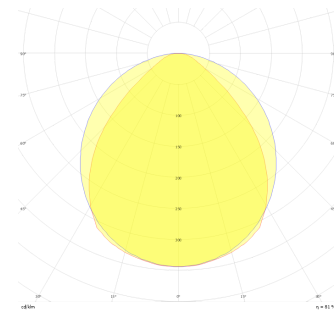

# Hygie Direkt Endirekt

HGE 060 060 035A 8040 10 99 OP 40 00 DR EN

Recessed Recessed Luminary

<b>Luminaire Group</b>	Recessed
<b>Mounting Type</b>	Recessed
<b>Luminaire Color</b>	RAL 9005 - RAL 9006 - RAL 9010
<b>Housing</b>	DKP Sheet
<b>Optics</b>	Opal Diffuser
<b>Light Source</b>	LED
<b>Electrical Protection Class</b>	CLASS II
<b>IP</b>	65
<b>IK</b>	02
<b>Operating Temperature</b>	-20°C / +40°C
<b>Luminous Flux</b>	2945
<b>Consumption Power</b>	35
<b>Luminaire Efficiency</b>	85 lm/W
<b>Color Rendering (CRI)</b>	>80
<b>Light Color Temperature (CCT)</b>	2700K/3000K/4000K/6500K
<b>Color Tolerance</b>	< 3 SDCM
<b>Driver Type</b>	On/Off
<b>Driver Brand</b>	Tridonic
<b>LED Brand</b>	Samsung
<b>Input Voltage / Frequency</b>	220-240 V AC 50/60 Hz
<b>Power Factor</b>	>0.9
<b>Surge</b>	1kV
<b>THD (AKIM)</b>	>%20
<b>LED life</b>	>70.000 hours
<b>Option</b>	On-Off / Dali / 1-10V / With Emergency Kit

Technical Drawing

Photometric Curve

SKU	Product Code	Power (W)	Luminous Flux (LM)	CRI	CCT (K)	Optics	Dimensions (mm)
	HGE 060 060 035A 8040 10 99 OP 40 00 DR EN	35	2945	>80	4000	120° Opal Diffuser	595x595x80