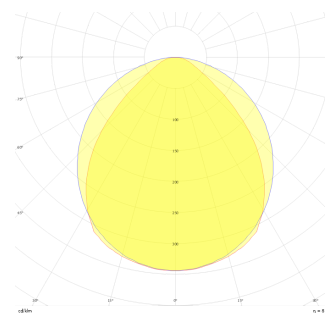

# Hygie Direkt Endirekt

HGE 060 060 035A 8040 10 99 OP 40 00 DR EN

Recessed Recessed Luminary

<b>Luminaire Group</b>	Recessed
<b>Mounting Type</b>	Recessed
<b>Luminaire Color</b>	RAL 9005 - RAL 9006 - RAL 9010
<b>Housing</b>	DKP Sheet
<b>Optics</b>	Opal Diffuser
<b>Light Source</b>	LED
<b>Electrical Protection Class</b>	CLASS II
<b>IP</b>	65
<b>IK</b>	02
<b>Operating Temperature</b>	-20°C / +40°C
<b>Luminous Flux</b>	2945
<b>Consumption Power</b>	35
<b>Luminaire Efficiency</b>	85 lm/W
<b>Color Rendering (CRI)</b>	>80
<b>Light Color Temperature (CCT)</b>	2700K/3000K/4000K/6500K
<b>Color Tolerance</b>	< 3 SDCM
<b>Driver Type</b>	On/Off
<b>Driver Brand</b>	Tridonic
<b>LED Brand</b>	Samsung
<b>Input Voltage / Frequency</b>	220-240 V AC 50/60 Hz
<b>Power Factor</b>	>0.9
<b>Surge</b>	1kV
<b>THD (AKIM)</b>	>%20
<b>LED life</b>	>70.000 hours
<b>Option</b>	On-Off / Dali / 1-10V / With Emergency Kit

Technical Drawing

Photometric Curve

SKU	Product Code	Power (W)	Luminous Flux (LM)	CRI	CCT (K)	Optics	Dimensions (mm)
	HGE 060 060 035A 8040 10 99 OP 40 00 DR EN	35	2945	>80	4000	120° Opal Diffuser	595x595x80