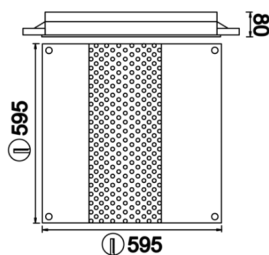

# Hygie Direkt Endirekt

HGE 060 060 035A 8040 10 99 OP 40 00 DR EN

Recessed Recessed Luminary

<b>Luminaire Group</b>	Recessed
<b>Mounting Type</b>	Recessed
<b>Luminaire Color</b>	RAL 9005 - RAL 9006 - RAL 9010
<b>Housing</b>	DKP Sheet
<b>Optics</b>	Opal Diffuser
<b>Light Source</b>	LED
<b>Electrical Protection Class</b>	CLASS II
<b>IP</b>	65
<b>IK</b>	02
<b>Operating Temperature</b>	-20°C / +40°C
<b>Luminous Flux</b>	2945
<b>Consumption Power</b>	35
<b>Luminaire Efficiency</b>	85 lm/W
<b>Color Rendering (CRI)</b>	>80
<b>Light Color Temperature (CCT)</b>	2700K/3000K/4000K/6500K
<b>Color Tolerance</b>	< 3 SDCM
<b>Driver Type</b>	On/Off
<b>Driver Brand</b>	Tridonic
<b>LED Brand</b>	Samsung
<b>Input Voltage / Frequency</b>	220-240 V AC 50/60 Hz
<b>Power Factor</b>	>0.9
<b>Surge</b>	1kV
<b>THD (AKIM)</b>	>%20
<b>LED life</b>	>70.000 hours
<b>Option</b>	On-Off / Dali / 1-10V / With Emergency Kit

Technical Drawing

Photometric Curve

SKU	Product Code	Power (W)	Luminous Flux (LM)	CRI	CCT (K)	Optics	Dimensions (mm)
	HGE 060 060 035A 8040 10 99 OP 40 00 DR EN	35	2945	>80	4000	120° Opal Diffuser	595x595x80