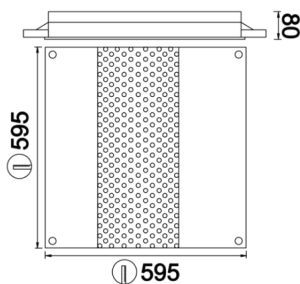

# Hygie Endirekt

HGE 060 060 035A 8040 10 99 OP 65 00 EN

Recessed Recessed Luminary

<b>Luminaire Group</b>	Recessed
<b>Mounting Type</b>	Recessed
<b>Luminaire Color</b>	RAL 9005 - RAL 9006 - RAL 9010
<b>Housing</b>	DKP Sheet
<b>Optics</b>	Opal Diffuser
<b>Light Source</b>	LED
<b>Electrical Protection Class</b>	CLASS II
<b>IP</b>	65
<b>IK</b>	02
<b>Operating Temperature</b>	-20°C / +40°C
<b>Luminous Flux</b>	2945
<b>Consumption Power</b>	35
<b>Luminaire Efficiency</b>	85 lm/W
<b>Color Rendering (CRI)</b>	>80
<b>Light Color Temperature (CCT)</b>	2700K/3000K/4000K/6500K
<b>Color Tolerance</b>	< 3 SDCM
<b>Driver Type</b>	On/Off
<b>Driver Brand</b>	Tridonic
<b>LED Brand</b>	Samsung
<b>Input Voltage / Frequency</b>	220-240 V AC 50/60 Hz
<b>Power Factor</b>	>0.9
<b>Surge</b>	1kV
<b>THD (AKIM)</b>	>%20
<b>LED life</b>	>70.000 hours
<b>Option</b>	On-Off / Dali / 1-10V / With Emergency Kit

Technical Drawing

Photometric Curve

SKU	Product Code	Power (W)	Luminous Flux (LM)	CRI	CCT (K)	Optics	Dimensions (mm)
	HGE 060 060 035A 8040 10 99 OP 65 00 EN	35	2945	>80	4000	120° Opal Diffuser	595x595x80