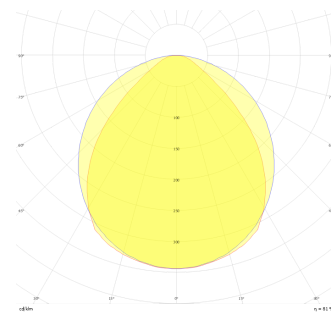

# Hygie Endirekt

HGE 060 060 035A 8040 10 99 OP 65 00 EN

Recessed Recessed Luminary

<b>Luminaire Group</b>	Recessed
<b>Mounting Type</b>	Recessed
<b>Luminaire Color</b>	RAL 9005 - RAL 9006 - RAL 9010
<b>Housing</b>	DKP Sheet
<b>Optics</b>	Opal Diffuser
<b>Light Source</b>	LED
<b>Electrical Protection Class</b>	CLASS II
<b>IP</b>	65
<b>IK</b>	02
<b>Operating Temperature</b>	-20°C / +40°C
<b>Luminous Flux</b>	2945
<b>Consumption Power</b>	35
<b>Luminaire Efficiency</b>	85 lm/W
<b>Color Rendering (CRI)</b>	>80
<b>Light Color Temperature (CCT)</b>	2700K/3000K/4000K/6500K
<b>Color Tolerance</b>	< 3 SDCM
<b>Driver Type</b>	On/Off
<b>Driver Brand</b>	Tridonic
<b>LED Brand</b>	Samsung
<b>Input Voltage / Frequency</b>	220-240 V AC 50/60 Hz
<b>Power Factor</b>	>0.9
<b>Surge</b>	1kV
<b>THD (AKIM)</b>	>%20
<b>LED life</b>	>70.000 hours
<b>Option</b>	On-Off / Dali / 1-10V / With Emergency Kit

Technical Drawing

Photometric Curve

SKU	Product Code	Power (W)	Luminous Flux (LM)	CRI	CCT (K)	Optics	Dimensions (mm)
	HGE 060 060 035A 8040 10 99 OP 65 00 EN	35	2945	>80	4000	120° Opal Diffuser	595x595x80