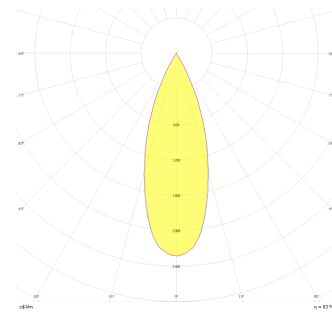

Softlite

SOF 060 060 030A 8030 10 34 LN 10 00

Recessed Recessed Luminary

Luminaire Group	Recessed
Mounting Type	Recessed
Luminaire Color	RAL 9005 - RAL 9006 - RAL 9010
Housing	DKP Sheet
Optics	34°/48° Reflector
Light Source	LED
Electrical Protection Class	CLASS II
IP	20
IK	02
Operating Temperature	-20°C / +40°C
Luminous Flux	2250
Consumption Power	30
Luminaire Efficiency	75 lm/W
Color Rendering (CRI)	>80
Light Color Temperature (CCT)	2700K/3000K/4000K/6500K
Color Tolerance	< 3 SDCM
Driver Type	On/Off
Driver Brand	Tridonic
LED Brand	Samsung
Input Voltage / Frequency	220-240 V AC 50/60 Hz
Power Factor	>0.9
Surge	1kV
THD (AKIM)	>%20
LED life	>70.000 hours
Option	On-Off / Dali / 1-10V / With Emergency Kit

Technical Drawing

Photometric Curve

SKU	Product Code	Power (W)	Luminous Flux (LM)	CRI	CCT (K)	Optics	Dimensions (mm)
	SOF 060 060 030A 8030 10 34 LN 10 00	30	2250	>80	4000	34° Reflector	595x595x38