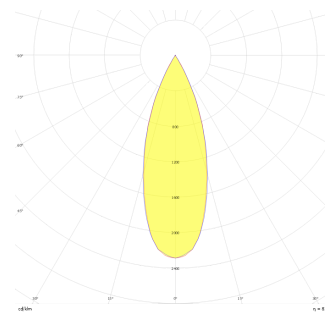

# Softlite

SOF 060 060 030A 8030 10 34 LN 10 00

Recessed Recessed Luminary

<b>Luminaire Group</b>	Recessed
<b>Mounting Type</b>	Recessed
<b>Luminaire Color</b>	RAL 9005 - RAL 9006 - RAL 9010
<b>Housing</b>	DKP Sheet
<b>Optics</b>	34°/48° Reflector
<b>Light Source</b>	LED
<b>Electrical Protection Class</b>	CLASS II
<b>IP</b>	20
<b>IK</b>	02
<b>Operating Temperature</b>	-20°C / +40°C
<b>Luminous Flux</b>	2250
<b>Consumption Power</b>	30
<b>Luminaire Efficiency</b>	75 lm/W
<b>Color Rendering (CRI)</b>	>80
<b>Light Color Temperature (CCT)</b>	2700K/3000K/4000K/6500K
<b>Color Tolerance</b>	< 3 SDCM
<b>Driver Type</b>	On/Off
<b>Driver Brand</b>	Tridonic
<b>LED Brand</b>	Samsung
<b>Input Voltage / Frequency</b>	220-240 V AC 50/60 Hz
<b>Power Factor</b>	>0.9
<b>Surge</b>	1kV
<b>THD (AKIM)</b>	>%20
<b>LED life</b>	>70.000 hours
<b>Option</b>	On-Off / Dali / 1-10V / With Emergency Kit

Technical Drawing

Photometric Curve

SKU	Product Code	Power (W)	Luminous Flux (LM)	CRI	CCT (K)	Optics	Dimensions (mm)
	SOF 060 060 030A 8030 10 34 LN 10 00	30	2250	>80	4000	34° Reflector	595x595x38