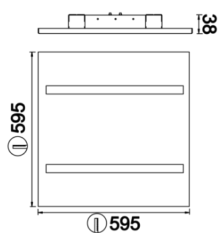

# Softlite

SOF 060 060 030A 8030 10 34 LN 10 00

Recessed Recessed Luminary

<b>Luminaire Group</b>	Recessed
<b>Mounting Type</b>	Recessed
<b>Luminaire Color</b>	RAL 9005 - RAL 9006 - RAL 9010
<b>Housing</b>	DKP Sheet
<b>Optics</b>	34°/48° Reflector
<b>Light Source</b>	LED
<b>Electrical Protection Class</b>	CLASS II
<b>IP</b>	20
<b>IK</b>	02
<b>Operating Temperature</b>	-20°C / +40°C
<b>Luminous Flux</b>	2250
<b>Consumption Power</b>	30
<b>Luminaire Efficiency</b>	75 lm/W
<b>Color Rendering (CRI)</b>	>80
<b>Light Color Temperature (CCT)</b>	2700K/3000K/4000K/6500K
<b>Color Tolerance</b>	< 3 SDCM
<b>Driver Type</b>	On/Off
<b>Driver Brand</b>	Tridonic
<b>LED Brand</b>	Samsung
<b>Input Voltage / Frequency</b>	220-240 V AC 50/60 Hz
<b>Power Factor</b>	>0.9
<b>Surge</b>	1kV
<b>THD (AKIM)</b>	>%20
<b>LED life</b>	>70.000 hours
<b>Option</b>	On-Off / Dali / 1-10V / With Emergency Kit

Technical Drawing

Photometric Curve

SKU	Product Code	Power (W)	Luminous Flux (LM)	CRI	CCT (K)	Optics	Dimensions (mm)
	SOF 060 060 030A 8030 10 34 LN 10 00	30	2250	>80	4000	34° Reflector	595x595x38