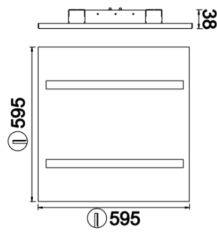

Softlite

SOF 060 060 030A 8030 10 34 LN 10 00

Recessed Recessed Luminary

Luminaire Group	Recessed
Mounting Type	Recessed
Luminaire Color	RAL 9005 - RAL 9006 - RAL 9010
Housing	DKP Sheet
Optics	34°/48° Reflector
Light Source	LED
Electrical Protection Class	CLASS II
IP	20
IK	02
Operating Temperature	-20°C / +40°C
Luminous Flux	2250
Consumption Power	30
Luminaire Efficiency	75 lm/W
Color Rendering (CRI)	>80
Light Color Temperature (CCT)	2700K/3000K/4000K/6500K
Color Tolerance	< 3 SDCM
Driver Type	On/Off
Driver Brand	Tridonic
LED Brand	Samsung
Input Voltage / Frequency	220-240 V AC 50/60 Hz
Power Factor	>0.9
Surge	1kV
THD (AKIM)	>%20
LED life	>70.000 hours
Option	On-Off / Dali / 1-10V / With Emergency Kit

Technical Drawing

Photometric Curve

SKU	Product Code	Power (W)	Luminous Flux (LM)	CRI	CCT (K)	Optics	Dimensions (mm)
	SOF 060 060 030A 8030 10 34 LN 10 00	30	2250	>80	4000	34° Reflector	595x595x38