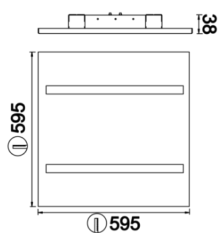

Softlite

SOF 060 060 030A 8030 10 48 LN 20 00

Recessed Recessed Luminary

Luminaire Group	Recessed
Mounting Type	Recessed
Luminaire Color	RAL 9005 - RAL 9006 - RAL 9010
Housing	DKP Sheet
Optics	34°/48° Reflector
Light Source	LED
Electrical Protection Class	CLASS II
IP	20
IK	02
Operating Temperature	-20°C / +40°C
Luminous Flux	2250
Consumption Power	30
Luminaire Efficiency	75 lm/W
Color Rendering (CRI)	>80
Light Color Temperature (CCT)	2700K/3000K/4000K/6500K
Color Tolerance	< 3 SDCM
Driver Type	On/Off
Driver Brand	Tridonic
LED Brand	Samsung
Input Voltage / Frequency	220-240 V AC 50/60 Hz
Power Factor	>0.9
Surge	1kV
THD (AKIM)	>%20
LED life	>70.000 hours
Option	On-Off / Dali / 1-10V / With Emergency Kit

Technical Drawing

Photometric Curve

SKU	Product Code	Power (W)	Luminous Flux (LM)	CRI	CCT (K)	Optics	Dimensions (mm)
	SOF 060 060 030A 8030 10 48 LN 20 00	30	2250	>80	4000	48° Reflector	595x595x38