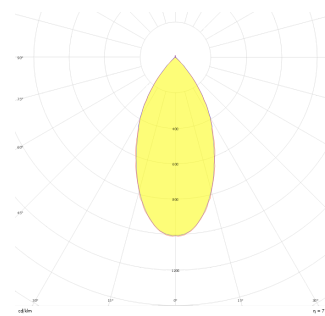

Softlite

SOF 060 060 030A 8030 10 48 LN 20 00

Recessed Recessed Luminary

Luminaire Group	Recessed
Mounting Type	Recessed
Luminaire Color	RAL 9005 - RAL 9006 - RAL 9010
Housing	DKP Sheet
Optics	34°/48° Reflector
Light Source	LED
Electrical Protection Class	CLASS II
IP	20
IK	02
Operating Temperature	-20°C / +40°C
Luminous Flux	2250
Consumption Power	30
Luminaire Efficiency	75 lm/W
Color Rendering (CRI)	>80
Light Color Temperature (CCT)	2700K/3000K/4000K/6500K
Color Tolerance	< 3 SDCM
Driver Type	On/Off
Driver Brand	Tridonic
LED Brand	Samsung
Input Voltage / Frequency	220-240 V AC 50/60 Hz
Power Factor	>0.9
Surge	1kV
THD (AKIM)	>%20
LED life	>70.000 hours
Option	On-Off / Dali / 1-10V / With Emergency Kit

Technical Drawing

Photometric Curve

SKU	Product Code	Power (W)	Luminous Flux (LM)	CRI	CCT (K)	Optics	Dimensions (mm)
	SOF 060 060 030A 8030 10 48 LN 20 00	30	2250	>80	4000	48° Reflector	595x595x38