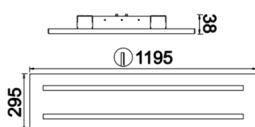

Softlite

SOF 120 030 030A 8030 10 48 LN 20 00

Recessed Recessed Luminary

Luminaire Group	Recessed
Mounting Type	Recessed
Luminaire Color	RAL 9005 - RAL 9006 - RAL 9010
Housing	DKP Sheet
Optics	34°/48° Reflector
Light Source	LED
Electrical Protection Class	CLASS II
IP	20
IK	02
Operating Temperature	-20°C / +40°C
Luminous Flux	2250
Consumption Power	30
Luminaire Efficiency	75 lm/W
Color Rendering (CRI)	>80
Light Color Temperature (CCT)	2700K/3000K/4000K/6500K
Color Tolerance	< 3 SDCM
Driver Type	On/Off
Driver Brand	Tridonic
LED Brand	Samsung
Input Voltage / Frequency	220-240 V AC 50/60 Hz
Power Factor	>0.9
Surge	1kV
THD (AKIM)	>%20
LED life	>70.000 hours
Option	On-Off / Dali / 1-10V / With Emergency Kit

Technical Drawing

Photometric Curve

SKU	Product Code	Power (W)	Luminous Flux (LM)	CRI	CCT (K)	Optics	Dimensions (mm)
	SOF 120 030 030A 8030 10 48 LN 20 00	30	2250	>80	4000	48° Reflector	295x1195x38