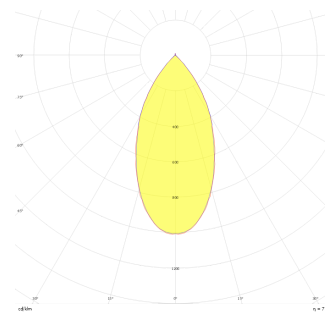

Softlite

SOF 120 030 030A 8030 10 48 LN 20 00

Recessed Recessed Luminary

Luminaire Group	Recessed
Mounting Type	Recessed
Luminaire Color	RAL 9005 - RAL 9006 - RAL 9010
Housing	DKP Sheet
Optics	34°/48° Reflector
Light Source	LED
Electrical Protection Class	CLASS II
IP	20
IK	02
Operating Temperature	-20°C / +40°C
Luminous Flux	2250
Consumption Power	30
Luminaire Efficiency	75 lm/W
Color Rendering (CRI)	>80
Light Color Temperature (CCT)	2700K/3000K/4000K/6500K
Color Tolerance	< 3 SDCM
Driver Type	On/Off
Driver Brand	Tridonic
LED Brand	Samsung
Input Voltage / Frequency	220-240 V AC 50/60 Hz
Power Factor	>0.9
Surge	1kV
THD (AKIM)	>%20
LED life	>70.000 hours
Option	On-Off / Dali / 1-10V / With Emergency Kit

Technical Drawing

Photometric Curve

SKU	Product Code	Power (W)	Luminous Flux (LM)	CRI	CCT (K)	Optics	Dimensions (mm)
	SOF 120 030 030A 8030 10 48 LN 20 00	30	2250	>80	4000	48° Reflector	295x1195x38