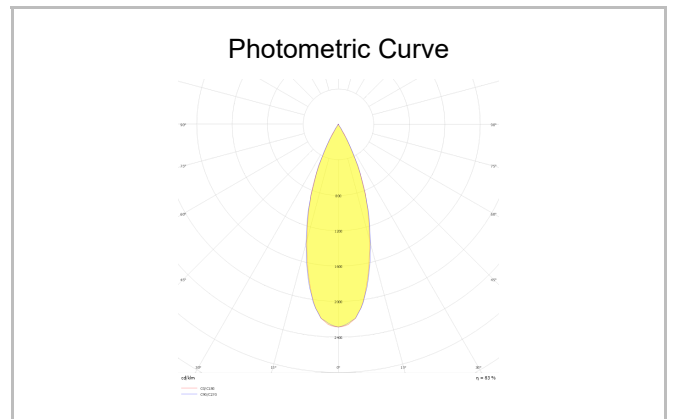

Make Mid & Make Sid

MKS 006 012 008W 8040 10 36 AP 20 00

Track Lighting Luminary

Luminaire Group	Track Lighting
Luminary Color	RAL 9005 - RAL 9006 - RAL 9010
Housing	Aluminum Injection
Optics	GU10/MR16
Light Source	LED
Electrical Protection Class	CLASS II
IP	20
IK	02
Operating Temperature	-20°C / +40°C
Luminous Flux	
Consumption Power	5
Luminaire Efficiency	- lm/W
Color Rendering (CRI)	>80
Light Color Temperature (CCT)	2700K/3000K/4000K/6500K
Color Tolerance	< 3 SDCM
Driver Type	On/Off
Driver Brand	Tridonic
LED Brand	Samsung
Input Voltage / Frequency	220-240 V AC 50/60 Hz
Power Factor	>0.9
Surge	1kV
THD (AKIM)	>%20
LED life	>50.000 hours

SKU	Product Code	Power (W)	Luminous Flux (LM)	CRI	CCT (K)	Optics	Dimensions (mm)
	MKS 006 012 008W 8040 10 36 AP 20 00	5		>80	4000	36° GU12	Ø60x210

www.atellighting.com