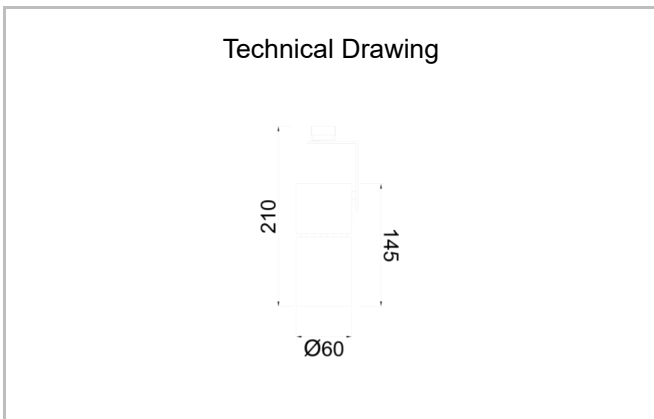

Make Mid & Make Sid

MKS 006 012 008W 8040 10 36 AP 20 00

Track Lighting Luminary

Luminaire Group	Track Lighting
Luminary Color	RAL 9005 - RAL 9006 - RAL 9010
Housing	Aluminum Injection
Optics	GU10/MR16
Light Source	LED
Electrical Protection Class	CLASS II
IP	20
IK	02
Operating Temperature	-20°C / +40°C
Luminous Flux	
Consumption Power	5
Luminaire Efficiency	- lm/W
Color Rendering (CRI)	>80
Light Color Temperature (CCT)	2700K/3000K/4000K/6500K
Color Tolerance	< 3 SDCM
Driver Type	On/Off
Driver Brand	Tridonic
LED Brand	Samsung
Input Voltage / Frequency	220-240 V AC 50/60 Hz
Power Factor	>0.9
Surge	1kV
THD (AKIM)	>%20
LED life	>50.000 hours

SKU	Product Code	Power (W)	Luminous Flux (LM)	CRI	CCT (K)	Optics	Dimensions (mm)
	MKS 006 012 008W 8040 10 36 AP 20 00	5		>80	4000	36° GU12	Ø60x210

www.atellighting.com