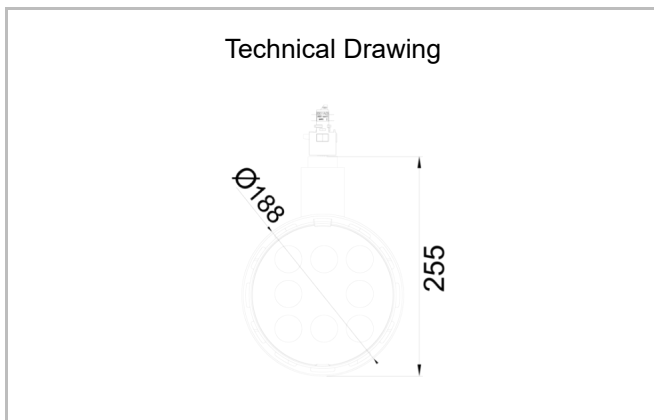

Kobe 4 & 8

KOB 018 025 048W 8040 10 40 LN 20 00

Track Lighting Luminary

Luminaire Group	Track Lighting
Luminary Color	RAL 9005 - RAL 9006 - RAL 9010
Housing	Aluminum Injection
Optics	12° 25° 40° Lens
Light Source	LED
Electrical Protection Class	CLASS II
IP	20
IK	02
Operating Temperature	-20°C / +40°C
Luminous Flux	3840
Consumption Power	48
Luminaire Efficiency	80 lm/W
Color Rendering (CRI)	>80
Light Color Temperature (CCT)	2700K/3000K/4000K/6500K
Color Tolerance	< 3 SDCM
Driver Type	On/Off
Driver Brand	Tridonic
LED Brand	Samsung
Input Voltage / Frequency	220-240 V AC 50/60 Hz
Power Factor	>0.9
Surge	1kV
THD (AKIM)	>%20
LED life	>70.000 hours
Option	On-Off / Dali / 1-10V

SKU	Product Code	Power (W)	Luminous Flux (LM)	CRI	CCT (K)	Optics	Dimensions (mm)
	KOB 018 025 048W 8040 10 40 LN 20 00	48	3840	>80	4000	40° Lens	Ø188x255

www.atellighting.com