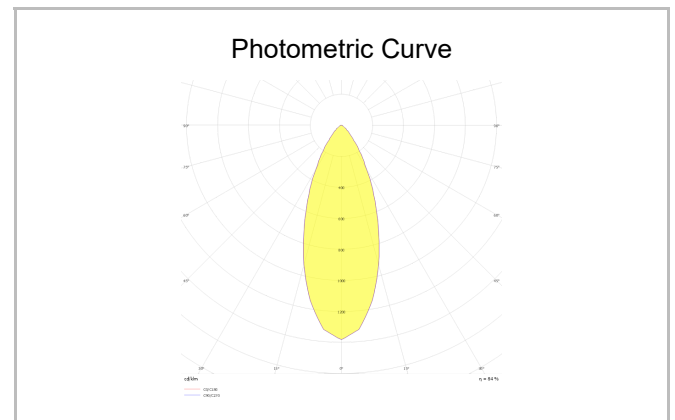

Kobe 4 & 8

KOB 018 025 048W 8040 10 40 LN 20 00

Track Lighting Luminary

Luminaire Group	Track Lighting
Luminary Color	RAL 9005 - RAL 9006 - RAL 9010
Housing	Aluminum Injection
Optics	12° 25° 40° Lens
Light Source	LED
Electrical Protection Class	CLASS II
IP	20
IK	02
Operating Temperature	-20°C / +40°C
Luminous Flux	3840
Consumption Power	48
Luminaire Efficiency	80 lm/W
Color Rendering (CRI)	>80
Light Color Temperature (CCT)	2700K/3000K/4000K/6500K
Color Tolerance	< 3 SDCM
Driver Type	On/Off
Driver Brand	Tridonic
LED Brand	Samsung
Input Voltage / Frequency	220-240 V AC 50/60 Hz
Power Factor	>0.9
Surge	1kV
THD (AKIM)	>%20
LED life	>70.000 hours
Option	On-Off / Dali / 1-10V

SKU	Product Code	Power (W)	Luminous Flux (LM)	CRI	CCT (K)	Optics	Dimensions (mm)
	KOB 018 025 048W 8040 10 40 LN 20 00	48	3840	>80	4000	40° Lens	Ø188x255

www.atellighting.com