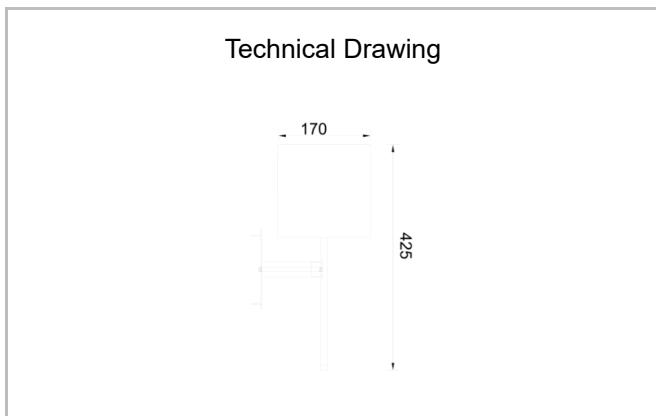

# Cioran

COR 017 042 020D 8027 10 99 PC 20 00

Surface Mounted Floor Lamp and Lampshade Luminaire

<b>Luminaire Group</b>	Floor Lamp and Lampshade
<b>Mounting Type</b>	Surface Mounted
<b>Luminaire Color</b>	RAL 9005 - RAL 9006 - RAL 9010
<b>Housing</b>	DKP Sheet
<b>Optics</b>	Fabric Over PVC
<b>Light Source</b>	E27
<b>Electrical Protection Class</b>	CLASS II
<b>IP</b>	20
<b>IK</b>	02
<b>Operating Temperature</b>	-20°C / +40°C
<b>Luminous Flux</b>	
<b>Consumption Power</b>	20
<b>Color Rendering (CRI)</b>	>80
<b>Light Color Temperature (CCT)</b>	2700K
<b>Color Tolerance</b>	< 3 SDCM
<b>Driver Type</b>	On/Off
<b>Input Voltage / Frequency</b>	220-240 V AC 50/60 Hz
<b>Power Factor</b>	>0.9
<b>Surge</b>	1kV
<b>THD (AKIM)</b>	>%20
<b>Option</b>	On-Off / Dali / 1-10V / With Emergency Kit

Technical Drawing

SKU	Product Code	Power (W)	Luminous Flux (LM)	CRI	CCT (K)	Optics	Dimensions (mm)
	COR 017 042 020D 8027 10 99 PC 20 00	20		>80	4000	360° E27	Ø170x425