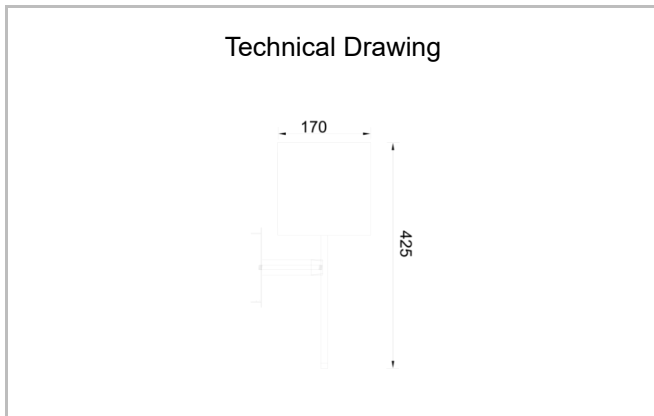

Cioran

COR 017 042 020D 8027 10 99 PC 20 00

Surface Mounted Floor Lamp and Lampshade Luminaire

Luminaire Group	Floor Lamp and Lampshade
Mounting Type	Surface Mounted
Luminaire Color	RAL 9005 - RAL 9006 - RAL 9010
Housing	DKP Sheet
Optics	Fabric Over PVC
Light Source	E27
Electrical Protection Class	CLASS II
IP	20
IK	02
Operating Temperature	-20°C / +40°C
Luminous Flux	
Consumption Power	20
Color Rendering (CRI)	>80
Light Color Temperature (CCT)	2700K
Color Tolerance	< 3 SDCM
Driver Type	On/Off
Input Voltage / Frequency	220-240 V AC 50/60 Hz
Power Factor	>0.9
Surge	1kV
THD (AKIM)	>%20
Option	On-Off / Dali / 1-10V / With Emergency Kit

SKU	Product Code	Power (W)	Luminous Flux (LM)	CRI	CCT (K)	Optics	Dimensions (mm)
	COR 017 042 020D 8027 10 99 PC 20 00	20		>80	4000	360° E27	Ø170x425

www.atellighting.com