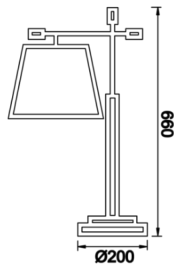

# Robbins

ROB 024 027 020D 8027 10 99 PC 20 00

Surface Mounted Floor Lamp and Lampshade Luminary

<b>Luminaire Group</b>	Floor Lamp and Lampshade
<b>Mounting Type</b>	Surface Mounted
<b>Luminary Color</b>	RAL 9005 - RAL 9006 - RAL 9010
<b>Housing</b>	DKP Sheet
<b>Optics</b>	Fabric Over PVC
<b>Light Source</b>	E27
<b>Electrical Protection Class</b>	CLASS II
<b>IP</b>	20
<b>IK</b>	02
<b>Operating Temperature</b>	-20°C / +40°C
<b>Luminous Flux</b>	
<b>Consumption Power</b>	20
<b>Color Rendering (CRI)</b>	>80
<b>Light Color Temperature (CCT)</b>	2700K
<b>Color Tolerance</b>	< 3 SDCM
<b>Driver Type</b>	On/Off
<b>Input Voltage / Frequency</b>	220-240 V AC 50/60 Hz
<b>Power Factor</b>	>0.9
<b>Surge</b>	1kV
<b>THD (AKIM)</b>	>%20
<b>Option</b>	On-Off

Technical Drawing

# Robbins

ROB 024 027 020D 8027 10 99 PC 20 00

Surface Mounted Floor Lamp and Lampshade Luminary

---

SKU	Product Code	Power (W)	Luminous Flux (LM)	CRI	CCT (K)	Optics	Dimensions (mm)
	ROB 024 027 020D 8027 10 99 PC 20 00	20		>80	4000	360° E27	Ø240x270