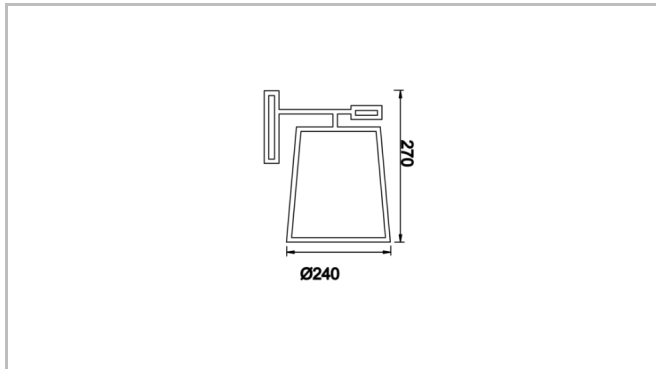

# Robbins

ROB 024 027 020D 8027 10 99 PC 20 00

Surface Mounted Floor Lamp and Lampshade Luminary

<b>Luminaire Group</b>	Floor Lamp and Lampshade
<b>Mounting Type</b>	Surface Mounted
<b>Luminary Color</b>	RAL 9005 - RAL 9006 - RAL 9010
<b>Housing</b>	DKP Sheet
<b>Optics</b>	Fabric Over PVC
<b>Light Source</b>	E27
<b>Electrical Protection Class</b>	CLASS II
<b>IP</b>	20
<b>IK</b>	02
<b>Operating Temperature</b>	-20°C / +40°C
<b>Luminous Flux</b>	
<b>Consumption Power</b>	20
<b>Color Rendering (CRI)</b>	>80
<b>Light Color Temperature (CCT)</b>	2700K
<b>Color Tolerance</b>	< 3 SDCM
<b>Driver Type</b>	On/Off
<b>Input Voltage / Frequency</b>	220-240 V AC 50/60 Hz
<b>Power Factor</b>	>0.9
<b>Surge</b>	1kV
<b>THD (AKIM)</b>	>%20
<b>Option</b>	On-Off

Technical Drawing

# Robbins

ROB 024 027 020D 8027 10 99 PC 20 00

Surface Mounted Floor Lamp and Lampshade Luminary

---

SKU	Product Code	Power (W)	Luminous Flux (LM)	CRI	CCT (K)	Optics	Dimensions (mm)
	ROB 024 027 020D 8027 10 99 PC 20 00	20		>80	4000	360° E27	Ø240x270