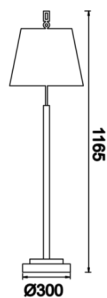

# Robbins

ROB 024 027 020D 8027 10 99 PC 20 00

Surface Mounted Floor Lamp and Lampshade Luminary

<b>Luminaire Group</b>	Floor Lamp and Lampshade
<b>Mounting Type</b>	Surface Mounted
<b>Luminary Color</b>	RAL 9005 - RAL 9006 - RAL 9010
<b>Housing</b>	DKP Sheet
<b>Optics</b>	Fabric Over PVC
<b>Light Source</b>	E27
<b>Electrical Protection Class</b>	CLASS II
<b>IP</b>	20
<b>IK</b>	02
<b>Operating Temperature</b>	-20°C / +40°C
<b>Luminous Flux</b>	
<b>Consumption Power</b>	20
<b>Color Rendering (CRI)</b>	>80
<b>Light Color Temperature (CCT)</b>	2700K
<b>Color Tolerance</b>	< 3 SDCM
<b>Driver Type</b>	On/Off
<b>Input Voltage / Frequency</b>	220-240 V AC 50/60 Hz
<b>Power Factor</b>	>0.9
<b>Surge</b>	1kV
<b>THD (AKIM)</b>	>%20
<b>Option</b>	On-Off

Technical Drawing

# Robbins

ROB 024 027 020D 8027 10 99 PC 20 00

Surface Mounted Floor Lamp and Lampshade Luminary

---

SKU	Product Code	Power (W)	Luminous Flux (LM)	CRI	CCT (K)	Optics	Dimensions (mm)
	ROB 024 027 020D 8027 10 99 PC 20 00	20		>80	4000	360° E27	Ø240x270