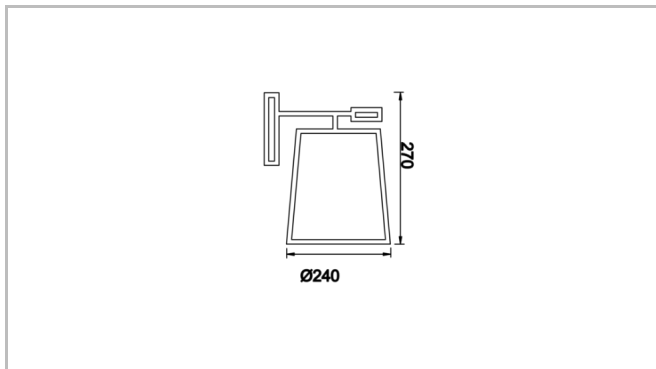

# Robbins

ROB 024 116 020L 8027 10 99 PC 20 00

Surface Mounted Floor Lamp and Lampshade Luminary

<b>Luminaire Group</b>	Floor Lamp and Lampshade
<b>Mounting Type</b>	Surface Mounted
<b>Luminary Color</b>	RAL 9005 - RAL 9006 - RAL 9010
<b>Housing</b>	DKP Sheet
<b>Optics</b>	Fabric Over PVC
<b>Light Source</b>	E27
<b>Electrical Protection Class</b>	CLASS II
<b>IP</b>	20
<b>IK</b>	02
<b>Operating Temperature</b>	-20°C / +40°C
<b>Luminous Flux</b>	
<b>Consumption Power</b>	20
<b>Color Rendering (CRI)</b>	>80
<b>Light Color Temperature (CCT)</b>	2700K
<b>Color Tolerance</b>	< 3 SDCM
<b>Driver Type</b>	On/Off
<b>Input Voltage / Frequency</b>	220-240 V AC 50/60 Hz
<b>Power Factor</b>	>0.9
<b>Surge</b>	1kV
<b>THD (AKIM)</b>	>%20
<b>Option</b>	On-Off

Technical Drawing

# Robbins

ROB 024 116 020L 8027 10 99 PC 20 00

Surface Mounted Floor Lamp and Lampshade Luminary

SKU	Product Code	Power (W)	Luminous Flux (LM)	CRI	CCT (K)	Optics	Dimensions (mm)
	ROB 024 116 020L 8027 10 99 PC 20 00	20		>80	4000	360° E27	Ø240x1165