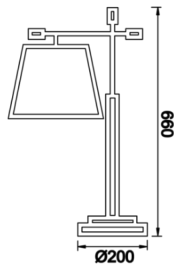

# Robbins

ROB 024 116 020L 8027 10 99 PC 20 00

Surface Mounted Floor Lamp and Lampshade Luminary

<b>Luminaire Group</b>	Floor Lamp and Lampshade
<b>Mounting Type</b>	Surface Mounted
<b>Luminary Color</b>	RAL 9005 - RAL 9006 - RAL 9010
<b>Housing</b>	DKP Sheet
<b>Optics</b>	Fabric Over PVC
<b>Light Source</b>	E27
<b>Electrical Protection Class</b>	CLASS II
<b>IP</b>	20
<b>IK</b>	02
<b>Operating Temperature</b>	-20°C / +40°C
<b>Luminous Flux</b>	
<b>Consumption Power</b>	20
<b>Color Rendering (CRI)</b>	>80
<b>Light Color Temperature (CCT)</b>	2700K
<b>Color Tolerance</b>	< 3 SDCM
<b>Driver Type</b>	On/Off
<b>Input Voltage / Frequency</b>	220-240 V AC 50/60 Hz
<b>Power Factor</b>	>0.9
<b>Surge</b>	1kV
<b>THD (AKIM)</b>	>%20
<b>Option</b>	On-Off

Technical Drawing

# Robbins

ROB 024 116 020L 8027 10 99 PC 20 00

Surface Mounted Floor Lamp and Lampshade Luminary

SKU	Product Code	Power (W)	Luminous Flux (LM)	CRI	CCT (K)	Optics	Dimensions (mm)
	ROB 024 116 020L 8027 10 99 PC 20 00	20		>80	4000	360° E27	Ø240x1165