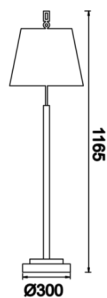

# Robbins

ROB 024 116 020L 8027 10 99 PC 20 00

Surface Mounted Floor Lamp and Lampshade Luminary

<b>Luminaire Group</b>	Floor Lamp and Lampshade
<b>Mounting Type</b>	Surface Mounted
<b>Luminary Color</b>	RAL 9005 - RAL 9006 - RAL 9010
<b>Housing</b>	DKP Sheet
<b>Optics</b>	Fabric Over PVC
<b>Light Source</b>	E27
<b>Electrical Protection Class</b>	CLASS II
<b>IP</b>	20
<b>IK</b>	02
<b>Operating Temperature</b>	-20°C / +40°C
<b>Luminous Flux</b>	
<b>Consumption Power</b>	20
<b>Color Rendering (CRI)</b>	>80
<b>Light Color Temperature (CCT)</b>	2700K
<b>Color Tolerance</b>	< 3 SDCM
<b>Driver Type</b>	On/Off
<b>Input Voltage / Frequency</b>	220-240 V AC 50/60 Hz
<b>Power Factor</b>	>0.9
<b>Surge</b>	1kV
<b>THD (AKIM)</b>	>%20
<b>Option</b>	On-Off

Technical Drawing

# Robbins

ROB 024 116 020L 8027 10 99 PC 20 00

Surface Mounted Floor Lamp and Lampshade Luminary

SKU	Product Code	Power (W)	Luminous Flux (LM)	CRI	CCT (K)	Optics	Dimensions (mm)
	ROB 024 116 020L 8027 10 99 PC 20 00	20		>80	4000	360° E27	Ø240x1165