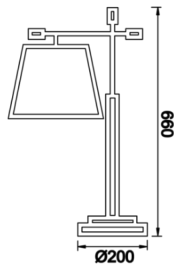

# Robbins

ROB 024 066 020M 8027 10 99 PC 20 00

Surface Mounted Floor Lamp and Lampshade Luminary

<b>Luminaire Group</b>	Floor Lamp and Lampshade
<b>Mounting Type</b>	Surface Mounted
<b>Luminary Color</b>	RAL 9005 - RAL 9006 - RAL 9010
<b>Housing</b>	DKP Sheet
<b>Optics</b>	Fabric Over PVC
<b>Light Source</b>	E27
<b>Electrical Protection Class</b>	CLASS II
<b>IP</b>	20
<b>IK</b>	02
<b>Operating Temperature</b>	-20°C / +40°C
<b>Luminous Flux</b>	
<b>Consumption Power</b>	20
<b>Color Rendering (CRI)</b>	>80
<b>Light Color Temperature (CCT)</b>	2700K
<b>Color Tolerance</b>	< 3 SDCM
<b>Driver Type</b>	On/Off
<b>Input Voltage / Frequency</b>	220-240 V AC 50/60 Hz
<b>Power Factor</b>	>0.9
<b>Surge</b>	1kV
<b>THD (AKIM)</b>	>%20
<b>Option</b>	On-Off

Technical Drawing

# Robbins

ROB 024 066 020M 8027 10 99 PC 20 00

Surface Mounted Floor Lamp and Lampshade Luminary

---

SKU	Product Code	Power (W)	Luminous Flux (LM)	CRI	CCT (K)	Optics	Dimensions (mm)
	ROB 024 066 020M 8027 10 99 PC 20 00	20		>80	4000	360° E27	Ø240x660