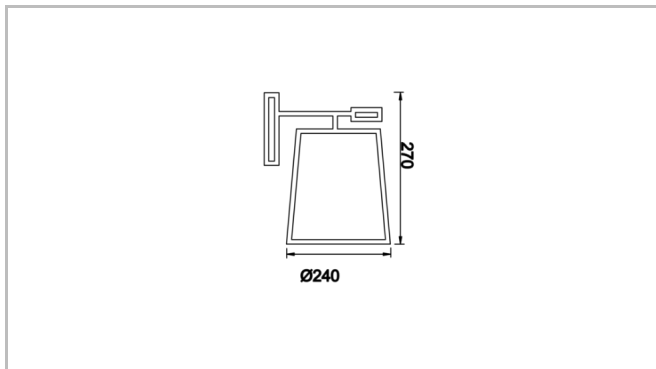

# Robbins

ROB 024 066 020M 8027 10 99 PC 20 00

Surface Mounted Floor Lamp and Lampshade Luminary

<b>Luminaire Group</b>	Floor Lamp and Lampshade
<b>Mounting Type</b>	Surface Mounted
<b>Luminary Color</b>	RAL 9005 - RAL 9006 - RAL 9010
<b>Housing</b>	DKP Sheet
<b>Optics</b>	Fabric Over PVC
<b>Light Source</b>	E27
<b>Electrical Protection Class</b>	CLASS II
<b>IP</b>	20
<b>IK</b>	02
<b>Operating Temperature</b>	-20°C / +40°C
<b>Luminous Flux</b>	
<b>Consumption Power</b>	20
<b>Color Rendering (CRI)</b>	>80
<b>Light Color Temperature (CCT)</b>	2700K
<b>Color Tolerance</b>	< 3 SDCM
<b>Driver Type</b>	On/Off
<b>Input Voltage / Frequency</b>	220-240 V AC 50/60 Hz
<b>Power Factor</b>	>0.9
<b>Surge</b>	1kV
<b>THD (AKIM)</b>	>%20
<b>Option</b>	On-Off

Technical Drawing

# Robbins

ROB 024 066 020M 8027 10 99 PC 20 00

Surface Mounted Floor Lamp and Lampshade Luminary

---

SKU	Product Code	Power (W)	Luminous Flux (LM)	CRI	CCT (K)	Optics	Dimensions (mm)
	ROB 024 066 020M 8027 10 99 PC 20 00	20		>80	4000	360° E27	Ø240x660