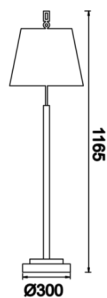

# Robbins

ROB 024 066 020M 8027 10 99 PC 20 00

Surface Mounted Floor Lamp and Lampshade Luminary

<b>Luminaire Group</b>	Floor Lamp and Lampshade
<b>Mounting Type</b>	Surface Mounted
<b>Luminary Color</b>	RAL 9005 - RAL 9006 - RAL 9010
<b>Housing</b>	DKP Sheet
<b>Optics</b>	Fabric Over PVC
<b>Light Source</b>	E27
<b>Electrical Protection Class</b>	CLASS II
<b>IP</b>	20
<b>IK</b>	02
<b>Operating Temperature</b>	-20°C / +40°C
<b>Luminous Flux</b>	
<b>Consumption Power</b>	20
<b>Color Rendering (CRI)</b>	>80
<b>Light Color Temperature (CCT)</b>	2700K
<b>Color Tolerance</b>	< 3 SDCM
<b>Driver Type</b>	On/Off
<b>Input Voltage / Frequency</b>	220-240 V AC 50/60 Hz
<b>Power Factor</b>	>0.9
<b>Surge</b>	1kV
<b>THD (AKIM)</b>	>%20
<b>Option</b>	On-Off

Technical Drawing

# Robbins

ROB 024 066 020M 8027 10 99 PC 20 00

Surface Mounted Floor Lamp and Lampshade Luminary

---

SKU	Product Code	Power (W)	Luminous Flux (LM)	CRI	CCT (K)	Optics	Dimensions (mm)
	ROB 024 066 020M 8027 10 99 PC 20 00	20		>80	4000	360° E27	Ø240x660