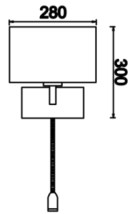

# Elephant

ELP 028 030 018S 8040 10 99 KM 20 00

Surface Mounted Floor Lamp and Lampshade Luminaire

<b>Luminaire Group</b>	Floor Lamp and Lampshade
<b>Mounting Type</b>	Surface Mounted
<b>Luminaire Color</b>	RAL 9005 - RAL 9006 - RAL 9010
<b>Housing</b>	DKP Sheet
<b>Optics</b>	Fabric
<b>Light Source</b>	E27 Lampholder & Power LED
<b>Electrical Protection Class</b>	CLASS II
<b>IP</b>	20
<b>IK</b>	02
<b>Operating Temperature</b>	-20°C / +40°C
<b>Luminous Flux</b>	
<b>Consumption Power</b>	18
<b>Color Rendering (CRI)</b>	>80
<b>Light Color Temperature (CCT)</b>	
<b>Color Tolerance</b>	< 3 SDCM
<b>Driver Type</b>	On/Off
<b>Input Voltage / Frequency</b>	220-240 V AC 50/60 Hz
<b>Power Factor</b>	>0.9
<b>Surge</b>	1kV
<b>THD (AKIM)</b>	>%20
<b>Option</b>	On-Off / Dali / 1-10V

Technical Drawing

SKU	Product Code	Power (W)	Luminous Flux (LM)	CRI	CCT (K)	Optics	Dimensions (mm)
	ELP 028 030 018S 8040 10 99 KM 20 00	18		>80	4000	360° Fabric	Ø280x300

[www.atellighting.com](http://www.atellighting.com)