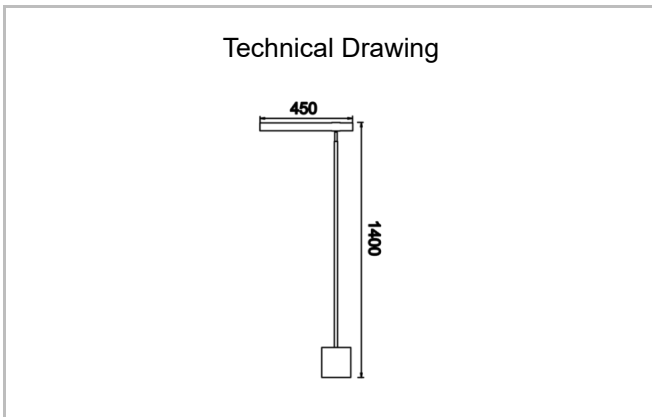

Giraffe

GiR 045 014 010M 8040 10 99 OP 20 00

Floor Lamp Floor Lamp and Lampshade Luminary

Luminaire Group	Floor Lamp and Lampshade
Mounting Type	Floor Lamp
Luminary Color	
Housing	Dkp Sheet & Wood
Optics	Opal Diffuser
Light Source	LED
Electrical Protection Class	CLASS II
IP	20
IK	02
Operating Temperature	-20°C / +40°C
Luminous Flux	
Consumption Power	10
Color Rendering (CRI)	>80
Light Color Temperature (CCT)	2700K/3000K/4000K
Color Tolerance	< 3 SDCM
Driver Type	On/Off
Input Voltage / Frequency	220-240 V AC 50/60 Hz
Power Factor	>0.9
Surge	1kV
THD (AKIM)	>%20
Option	On-Off / Dali / 1-10V

SKU	Product Code	Power (W)	Luminous Flux (LM)	CRI	CCT (K)	Optics	Dimensions (mm)
	GiR 045 014 010M 8040 10 99 OP 20 00	10		>80	4000	120° Opal Diffuser	450X1400

www.atellighting.com