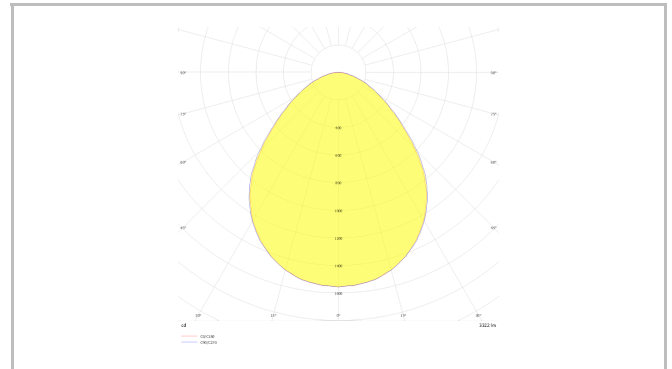

# Margarita S

MAR 011 009 013K 8030 10 40 LN 65 00

Floor Facade & Landscape Luminary

<b>Luminaire Group</b>	Facade & Landscape
<b>Mounting Type</b>	Floor
<b>Luminary Color</b>	RAL 9005 - RAL 9016
<b>Housing</b>	Aluminum Extrusion
<b>Optics</b>	15° 40° 90° Lens
<b>Light Source</b>	LED
<b>Electrical Protection Class</b>	CLASS II
<b>IP</b>	65
<b>IK</b>	08
<b>Operating Temperature</b>	-20°C / +40°C
<b>Luminous Flux</b>	1040
<b>Consumption Power</b>	13
<b>Luminaire Efficiency</b>	80 lm/W
<b>Color Rendering (CRI)</b>	>80
<b>Light Color Temperature (CCT)</b>	2700K/3000K/4000K/6500K
<b>Color Tolerance</b>	< 3 SDCM
<b>Driver Type</b>	On/Off
<b>Input Voltage / Frequency</b>	220-240 V AC 50/60 Hz
<b>Power Factor</b>	>0.9
<b>Surge</b>	1kV
<b>THD (AKIM)</b>	>%20
<b>LED life</b>	>70.000 hours

Technical Drawing

Photometric Curve

# Margarita S

MAR 011 009 013K 8030 10 40 LN 65 00

Floor Facade & Landscape Luminary

SKU	Product Code	Power (W)	Luminous Flux (LM)	CRI	CCT (K)	Optics	Dimensions (mm)
	MAR 011 009 013K 8030 10 40 LN 65 00	13	1040	>80	4000	40° Lens	Ø119