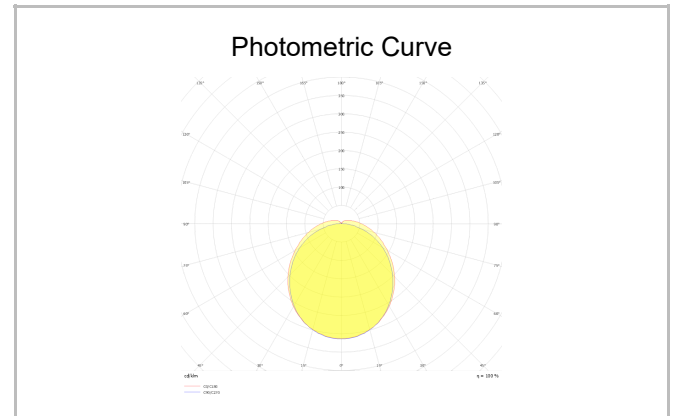

Stair

STI 027 078 026S 8040 10 99 OP 54 00 (On/Off)

Surface Mounted Surface Mounted Luminary

Luminaire Group	Surface Mounted
Mounting Type	Surface Mounted
Luminaire Color	RAL 9016
Housing	Thermoplastic PC
Optics	Opal PMMA
Light Source	LED
Electrical Protection Class	CLASS II
IP	54
IK	02
Operating Temperature	-15°C / +45°C
Luminous Flux	2340
Consumption Power	26
Luminaire Efficiency	90 lm/W
Color Rendering (CRI)	>80
Light Color Temperature (CCT)	2700K/3000K/4000K/6500K
Color Tolerance	< 3 SDCM
Driver Type	On/Off
Driver Brand	Tridonic
LED Brand	Samsung
Input Voltage / Frequency	220-240 V AC 50/60 Hz
Power Factor	>0.9
Surge	1kV
THD (AKIM)	>%20
LED life	70.000 hours
Option	On-Off / Dali / 1-10V / With Emergency Kit / Sensor

SKU	Product Code	Power (W)	Luminous Flux (LM)	CRI	CCT (K)	Optics	Dimensions (mm)
	STI 027 078 026S 8040 10 99 OP 54 00 (On/Off)	26	2340	>80	4000	180° Opal PMMA	270X78