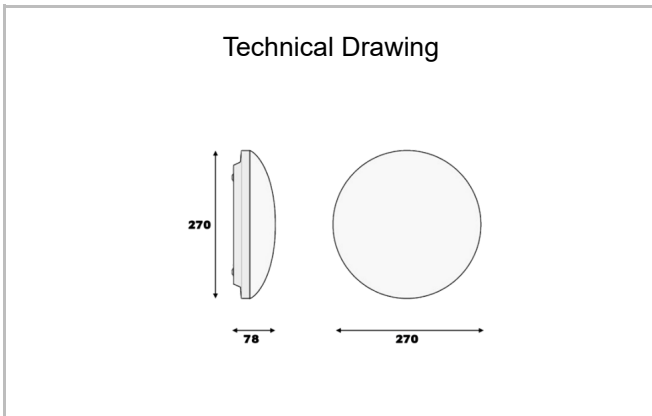

Stair

STI 027 078 026S 8040 10 99 OP 54 00 (On/Off)

Surface Mounted Surface Mounted Luminary

Luminaire Group	Surface Mounted
Mounting Type	Surface Mounted
Luminaire Color	RAL 9016
Housing	Thermoplastic PC
Optics	Opal PMMA
Light Source	LED
Electrical Protection Class	CLASS II
IP	54
IK	02
Operating Temperature	-15°C / +45°C
Luminous Flux	2340
Consumption Power	26
Luminaire Efficiency	90 lm/W
Color Rendering (CRI)	>80
Light Color Temperature (CCT)	2700K/3000K/4000K/6500K
Color Tolerance	< 3 SDCM
Driver Type	On/Off
Driver Brand	Tridonic
LED Brand	Samsung
Input Voltage / Frequency	220-240 V AC 50/60 Hz
Power Factor	>0.9
Surge	1kV
THD (AKIM)	>%20
LED life	70.000 hours
Option	On-Off / Dali / 1-10V / With Emergency Kit / Sensor

SKU	Product Code	Power (W)	Luminous Flux (LM)	CRI	CCT (K)	Optics	Dimensions (mm)
	STI 027 078 026S 8040 10 99 OP 54 00 (On/Off)	26	2340	>80	4000	180° Opal PMMA	270X78