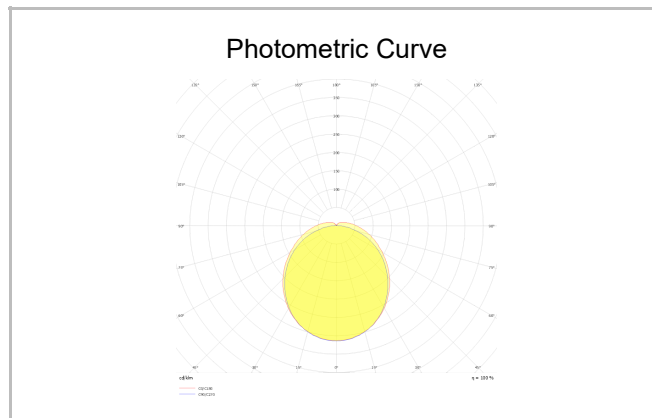

Stair

STI 027 078 026S 8040 10 99 OP 54 00 (On/Off)

Surface Mounted Surface Mounted Luminary

Luminaire Group	Surface Mounted
Mounting Type	Surface Mounted
Luminaire Color	RAL 9016
Housing	Thermoplastic PC
Optics	Opal PMMA
Light Source	LED
Electrical Protection Class	CLASS II
IP	54
IK	02
Operating Temperature	-15°C / +45°C
Luminous Flux	2340
Consumption Power	26
Luminaire Efficiency	90 lm/W
Color Rendering (CRI)	>80
Light Color Temperature (CCT)	2700K/3000K/4000K/6500K
Color Tolerance	< 3 SDCM
Driver Type	On/Off
Driver Brand	Tridonic
LED Brand	Samsung
Input Voltage / Frequency	220-240 V AC 50/60 Hz
Power Factor	>0.9
Surge	1kV
THD (AKIM)	>%20
LED life	70.000 hours
Option	On-Off / Dali / 1-10V / With Emergency Kit / Sensor

SKU	Product Code	Power (W)	Luminous Flux (LM)	CRI	CCT (K)	Optics	Dimensions (mm)
	STI 027 078 026S 8040 10 99 OP 54 00 (On/Off)	26	2340	>80	4000	180° Opal PMMA	270X78