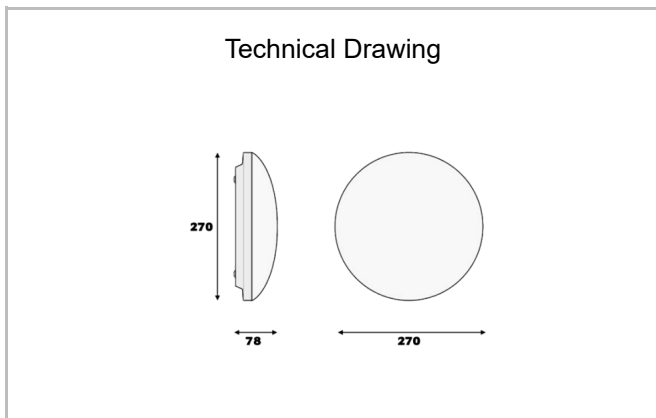

Stair

STI 027 078 026S 8040 10 99 OP 54 00 (On/Off)

Surface Mounted Surface Mounted Luminary

Luminaire Group	Surface Mounted
Mounting Type	Surface Mounted
Luminaire Color	RAL 9016
Housing	Thermoplastic PC
Optics	Opal PMMA
Light Source	LED
Electrical Protection Class	CLASS II
IP	54
IK	02
Operating Temperature	-15°C / +45°C
Luminous Flux	2340
Consumption Power	26
Luminaire Efficiency	90 lm/W
Color Rendering (CRI)	>80
Light Color Temperature (CCT)	2700K/3000K/4000K/6500K
Color Tolerance	< 3 SDCM
Driver Type	On/Off
Driver Brand	Tridonic
LED Brand	Samsung
Input Voltage / Frequency	220-240 V AC 50/60 Hz
Power Factor	>0.9
Surge	1kV
THD (AKIM)	>%20
LED life	70.000 hours
Option	On-Off / Dali / 1-10V / With Emergency Kit / Sensor

SKU	Product Code	Power (W)	Luminous Flux (LM)	CRI	CCT (K)	Optics	Dimensions (mm)
	STI 027 078 026S 8040 10 99 OP 54 00 (On/Off)	26	2340	>80	4000	180° Opal PMMA	270X78