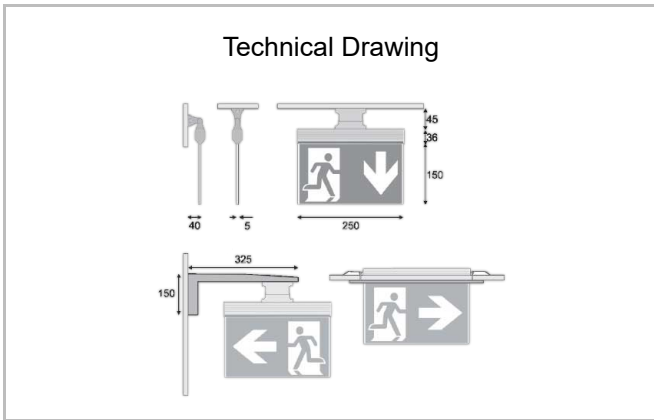

# Exit

EXT 025 015 02S 8065 11 99 SD 40 00

Surface Mounted Emergency and Routing Luminaire

<b>Luminaire Group</b>	Emergency and Routing
<b>Mounting Type</b>	Surface Mounted
<b>Housing</b>	Plexiglas
<b>Optics</b>	Plexiglas & Flag
<b>Light Source</b>	LED
<b>Electrical Protection Class</b>	CLASS I
<b>IP</b>	40
<b>IK</b>	02
<b>Operating Temperature</b>	-20°C / +40°C
<b>Luminous Flux</b>	180
<b>Consumption Power</b>	2
<b>Luminaire Efficiency</b>	80 lm/W
<b>Color Rendering (CRI)</b>	>80
<b>Light Color Temperature (CCT)</b>	6500K
<b>Color Tolerance</b>	< 3 SDCM
<b>Driver Type</b>	On/Off
<b>Driver Brand</b>	Tridonic
<b>LED Brand</b>	Samsung
<b>Input Voltage / Frequency</b>	220-240 V AC 50/60 Hz
<b>Power Factor</b>	>0.9
<b>Surge</b>	1kV
<b>THD (AKIM)</b>	>%20
<b>LED life</b>	>70.000 hours
<b>Option</b>	1 Hour - 3 Hours / Dali

SKU	Product Code	Power (W)	Luminous Flux (LM)	CRI	CCT (K)	Optics	Dimensions (mm)
	EXT 025 015 02S 8065 11 99 SD 40 00	2	180	>80	4000	360° Plexiglas	250X150