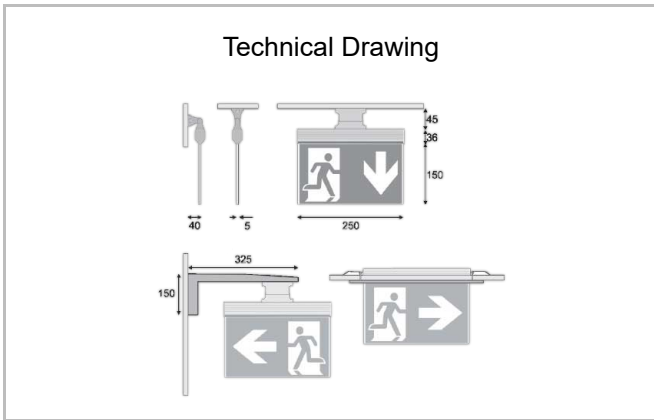

Exit

EXT 025 015 02S 8065 13 99 SD 40 00

Surface Mounted Emergency and Routing Luminaire

Luminaire Group	Emergency and Routing
Mounting Type	Surface Mounted
Housing	Plexiglas
Optics	Plexiglas & Flag
Light Source	LED
Electrical Protection Class	CLASS I
IP	40
IK	02
Operating Temperature	-20°C / +40°C
Luminous Flux	180
Consumption Power	2
Luminaire Efficiency	80 lm/W
Color Rendering (CRI)	>80
Light Color Temperature (CCT)	6500K
Color Tolerance	< 3 SDCM
Driver Type	On/Off
Driver Brand	Tridonic
LED Brand	Samsung
Input Voltage / Frequency	220-240 V AC 50/60 Hz
Power Factor	>0.9
Surge	1kV
THD (AKIM)	>%20
LED life	>70.000 hours
Option	1 Hour - 3 Hours / Dali

SKU	Product Code	Power (W)	Luminous Flux (LM)	CRI	CCT (K)	Optics	Dimensions (mm)
	EXT 025 015 02S 8065 13 99 SD 40 00	2	180	>80	4000	360° Plexiglas	250X150