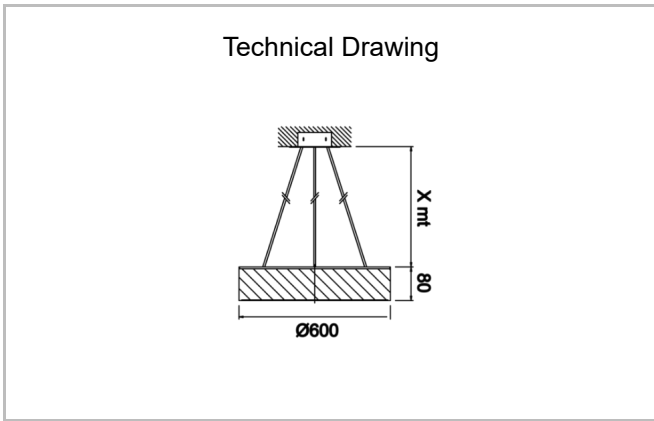

Drums

DRM 060 008 051S 8040 26 99 OP 40 00

Surface Mounted Surface Mounted Luminary

Luminaire Group	Surface Mounted
Mounting Type	Surface Mounted
Luminaire Color	RAL 9005 - RAL 9006 - RAL 9010
Housing	Aluminum Extrusion
Optics	Opal Diffuser
Light Source	LED
Electrical Protection Class	CLASS II
IP	40
IK	02
Operating Temperature	-20°C / +40°C
Luminous Flux	6195
Consumption Power	51
Luminaire Efficiency	124,5 lm/W
Color Rendering (CRI)	>80
Light Color Temperature (CCT)	2700K/3000K/4000K/6500K
Color Tolerance	< 3 SDCM
Driver Type	On/Off
Driver Brand	Tridonic
LED Brand	Samsung
Input Voltage / Frequency	220-240 V AC 50/60 Hz
Power Factor	>0.9
Surge	1kV
THD (AKIM)	>%20
LED life	>50.000 hours
Option	On-Off / Dali / 1-10V / With Emergency Kit

SKU	Product Code	Power (W)	Luminous Flux (LM)	CRI	CCT (K)	Optics	Dimensions (mm)
	DRM 060 008 051S 8040 26 99 OP 40 00	51	6195	>80	4000	120° Opal Diffuser	Ø60