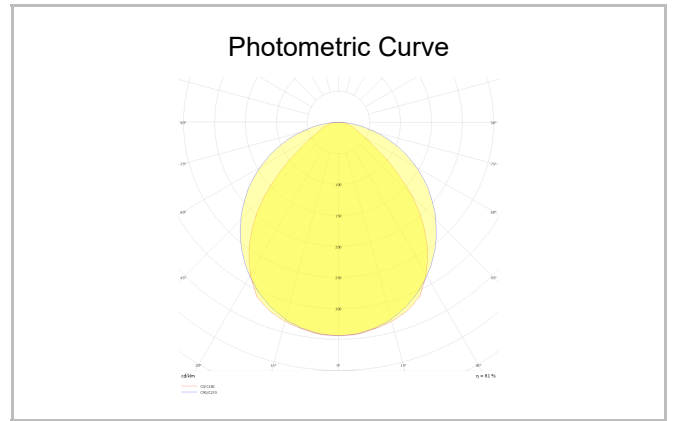

Drums

DRM 060 008 051S 8040 26 99 OP 40 00

Surface Mounted Surface Mounted Luminary

Luminaire Group	Surface Mounted
Mounting Type	Surface Mounted
Luminaire Color	RAL 9005 - RAL 9006 - RAL 9010
Housing	Aluminum Extrusion
Optics	Opal Diffuser
Light Source	LED
Electrical Protection Class	CLASS II
IP	40
IK	02
Operating Temperature	-20°C / +40°C
Luminous Flux	6195
Consumption Power	51
Luminaire Efficiency	124,5 lm/W
Color Rendering (CRI)	>80
Light Color Temperature (CCT)	2700K/3000K/4000K/6500K
Color Tolerance	< 3 SDCM
Driver Type	On/Off
Driver Brand	Tridonic
LED Brand	Samsung
Input Voltage / Frequency	220-240 V AC 50/60 Hz
Power Factor	>0.9
Surge	1kV
THD (AKIM)	>%20
LED life	>50.000 hours
Option	On-Off / Dali / 1-10V / With Emergency Kit

SKU	Product Code	Power (W)	Luminous Flux (LM)	CRI	CCT (K)	Optics	Dimensions (mm)
	DRM 060 008 051S 8040 26 99 OP 40 00	51	6195	>80	4000	120° Opal Diffuser	Ø60