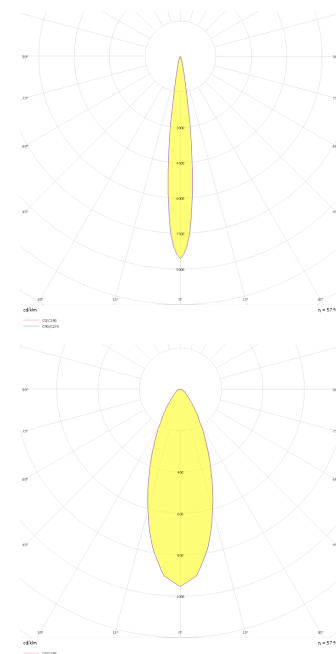

Budapeşte A

Recessed Downlight & Spot Luminary

Luminaire Group	Downlight & Spot
Mounting Type	Recessed
Luminary Color	RAL 9010 - RAL 9005
Housing	Aluminum Extrusion
Optics	15° 30° 40° Reflector Movable
Electrical Protection Class	CLASS II
IP	44
IK	02
Operating Temperature	-20°C / +40°C
Luminous Flux	1183 lm / 637 lm / 819 lm
Consumption Power	13 W / 7 W / 9 W
Luminaire Efficiency	91 lm/W
Color Rendering (CRI)	>80
Light Color Temperature (CCT)	2700K/3000K/4000K/6500K
Color Tolerance	< 3 SDCM
Driver Type	On/Off
Driver Brand	Tridonic
LED Brand	Samsung
Input Voltage / Frequency	220-240 V AC 50/60 Hz
Power Factor	>0.9
Surge	1kV
THD (AKIM)	>%20
LED life	>70.000 hours
Option	On-Off / Dali / 1-10V / With Emergency Kit

Technical Drawing

Photometric Curve

SKU	Product Code	Power (W)	Luminous Flux (LM)	CRI	CCT (K)	Optics	Dimensions (mm)
13000746	BDP 007 007 007A 9040 10 15 SD 44 HR	7	637	>80	4000	15° Reflector	Ø79x70
13000902□	BDP 007 007 007A 9040 10 30 SD 44 HR	7	637	>80	4000	30° Reflector	Ø79x70
13000902□	BDP 007 007 007A 9040 10 40 SD 44 HR	7	637	>80	4000	40° Reflector	Ø79x70
13000800□	BDP 007 007 009A 9040 10 15 SD 44 HR	9	819	>80	4000	15° Reflector	Ø79x70
13003488	BDP 007 007 009A 9040 10 30 SD 44 HR	9	819	>80	4000	30° Reflector	Ø79x70
13004117□	BDP 007 007 009A 9040 10 40 SD 44 HR	9	819	>80	4000	40° Reflector	Ø79x70
13000854	BDP 007 007 013A 9040 10 15 SD 44 HR	13	1183	>80	4000	15° Reflector	Ø79x70
13001010□	BDP 007 007 013A 9040 10 30 SD 44 HR	13	1183	>80	4000	30° Reflector	Ø79x70
13004129□	BDP 007 007 013A 9040 10 40 SD 44 HR	13	1183	>80	4000	40° Reflector	Ø79x70