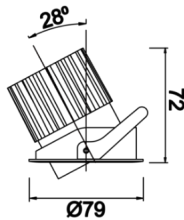

Budapeşte A

Recessed Downlight & Spot Luminary

Luminaire Group	Downlight & Spot
Mounting Type	Recessed
Luminary Color	RAL 9010 - RAL 9005
Housing	Aluminum Extrusion
Optics	15° 30° 40° Reflector Movable
Electrical Protection Class	CLASS II
IP	44
IK	02
Operating Temperature	-20°C / +40°C
Luminous Flux	1183 lm / 637 lm / 819 lm
Consumption Power	13 W / 7 W / 9 W
Luminaire Efficiency	91 lm/W
Color Rendering (CRI)	>80
Light Color Temperature (CCT)	2700K/3000K/4000K/6500K
Color Tolerance	< 3 SDCM
Driver Type	On/Off
Driver Brand	Tridonic
LED Brand	Samsung
Input Voltage / Frequency	220-240 V AC 50/60 Hz
Power Factor	>0.9
Surge	1kV
THD (AKIM)	>%20
LED life	>70.000 hours
Option	On-Off / Dali / 1-10V / With Emergency Kit

Technical Drawing

Photometric Curve

SKU	Product Code	Power (W)	Luminous Flux (LM)	CRI	CCT (K)	Optics	Dimensions (mm)
13000746	BDP 007 007 007A 9040 10 15 SD 44 HR	7	637	>80	4000	15° Reflector	Ø79x70
13000902□	BDP 007 007 007A 9040 10 30 SD 44 HR	7	637	>80	4000	30° Reflector	Ø79x70
13000902□	BDP 007 007 007A 9040 10 40 SD 44 HR	7	637	>80	4000	40° Reflector	Ø79x70
13000800□	BDP 007 007 009A 9040 10 15 SD 44 HR	9	819	>80	4000	15° Reflector	Ø79x70
13003488	BDP 007 007 009A 9040 10 30 SD 44 HR	9	819	>80	4000	30° Reflector	Ø79x70
13004117□	BDP 007 007 009A 9040 10 40 SD 44 HR	9	819	>80	4000	40° Reflector	Ø79x70
13000854	BDP 007 007 013A 9040 10 15 SD 44 HR	13	1183	>80	4000	15° Reflector	Ø79x70
13001010□	BDP 007 007 013A 9040 10 30 SD 44 HR	13	1183	>80	4000	30° Reflector	Ø79x70
13004129□	BDP 007 007 013A 9040 10 40 SD 44 HR	13	1183	>80	4000	40° Reflector	Ø79x70