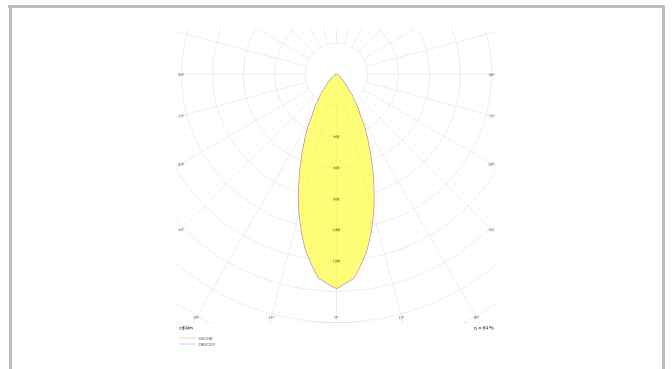

Budapeşte A

Recessed Downlight & Spot Luminary

Luminaire Group	Downlight & Spot
Mounting Type	Recessed
Luminary Color	RAL 9010 - RAL 9005
Housing	Aluminum Extrusion
Optics	15° 30° 40° Reflector Movable
Electrical Protection Class	CLASS II
IP	44
IK	02
Operating Temperature	-20°C / +40°C
Luminous Flux	1183 lm / 637 lm / 819 lm
Consumption Power	13 W / 7 W / 9 W
Luminaire Efficiency	91 lm/W
Color Rendering (CRI)	>80
Light Color Temperature (CCT)	2700K/3000K/4000K/6500K
Color Tolerance	< 3 SDCM
Driver Type	On/Off
Driver Brand	Tridonic
LED Brand	Samsung
Input Voltage / Frequency	220-240 V AC 50/60 Hz
Power Factor	>0.9
Surge	1kV
THD (AKIM)	>%20
LED life	>70.000 hours
Option	On-Off / Dali / 1-10V / With Emergency Kit

Technical Drawing

Photometric Curve

SKU	Product Code	Power (W)	Luminous Flux (LM)	CRI	CCT (K)	Optics	Dimensions (mm)
13000746	BDP 007 007 007A 9040 10 15 SD 44 HR	7	637	>80	4000	15° Reflector	Ø79x70
13000902□	BDP 007 007 007A 9040 10 30 SD 44 HR	7	637	>80	4000	30° Reflector	Ø79x70
13000902□	BDP 007 007 007A 9040 10 40 SD 44 HR	7	637	>80	4000	40° Reflector	Ø79x70
13000800□	BDP 007 007 009A 9040 10 15 SD 44 HR	9	819	>80	4000	15° Reflector	Ø79x70
13003488	BDP 007 007 009A 9040 10 30 SD 44 HR	9	819	>80	4000	30° Reflector	Ø79x70
13004117□	BDP 007 007 009A 9040 10 40 SD 44 HR	9	819	>80	4000	40° Reflector	Ø79x70
13000854	BDP 007 007 013A 9040 10 15 SD 44 HR	13	1183	>80	4000	15° Reflector	Ø79x70
13001010□	BDP 007 007 013A 9040 10 30 SD 44 HR	13	1183	>80	4000	30° Reflector	Ø79x70
13004129□	BDP 007 007 013A 9040 10 40 SD 44 HR	13	1183	>80	4000	40° Reflector	Ø79x70