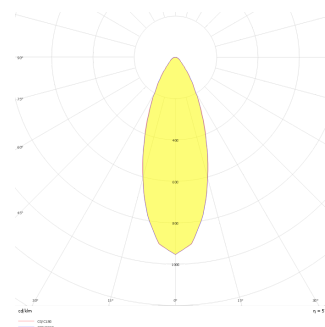

Sturdy S

Recessed Downlight & Spot Luminary

Luminaire Group	Downlight & Spot
Mounting Type	Recessed
Luminaire Color	RAL 9010 - RAL 9005
Housing	Aluminum Injection
Optics	30° Reflector
Light Source	LED
Electrical Protection Class	CLASS II
IP	65
IK	02
Operating Temperature	-20°C / +40°C
Luminous Flux	1040 lm / 720 lm
Consumption Power	13 W / 9 W
Luminaire Efficiency	80 lm/W
Color Rendering (CRI)	>80
Light Color Temperature (CCT)	2700K/3000K/4000K/6500K
Color Tolerance	< 3 SDCM
Driver Type	On/Off
Driver Brand	Tridonic
LED Brand	Samsung
Input Voltage / Frequency	220-240 V AC 50/60 Hz
Power Factor	>0.9
Surge	1kV
THD (AKIM)	>%20
LED life	>100.000 hours
Option	On-Off / Dali / 1-10V / With Emergency Kit

Technical Drawing

Photometric Curve

SKU	Product Code	Power (W)	Luminous Flux (LM)	CRI	CCT (K)	Optics	Dimensions (mm)
13003920	STR 008 006 009A 9040 10 30 SD 65 00	9	720	>80	4000	30° Reflector	Ø80x60
13004150	STR 008 006 013A 9040 10 30 SD 65 00	13	1040	>80	4000	30° Reflector	Ø80x60