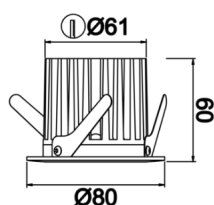

Sturdy S

Recessed Downlight & Spot Luminary

Luminaire Group	Downlight & Spot
Mounting Type	Recessed
Luminaire Color	RAL 9010 - RAL 9005
Housing	Aluminum Injection
Optics	30° Reflector
Light Source	LED
Electrical Protection Class	CLASS II
IP	65
IK	02
Operating Temperature	-20°C / +40°C
Luminous Flux	1040 lm / 720 lm
Consumption Power	13 W / 9 W
Luminaire Efficiency	80 lm/W
Color Rendering (CRI)	>80
Light Color Temperature (CCT)	2700K/3000K/4000K/6500K
Color Tolerance	< 3 SDCM
Driver Type	On/Off
Driver Brand	Tridonic
LED Brand	Samsung
Input Voltage / Frequency	220-240 V AC 50/60 Hz
Power Factor	>0.9
Surge	1kV
THD (AKIM)	>%20
LED life	>100.000 hours
Option	On-Off / Dali / 1-10V / With Emergency Kit

Technical Drawing

Photometric Curve

SKU	Product Code	Power (W)	Luminous Flux (LM)	CRI	CCT (K)	Optics	Dimensions (mm)
13003920	STR 008 006 009A 9040 10 30 SD 65 00	9	720	>80	4000	30° Reflector	Ø80x60
13004150	STR 008 006 013A 9040 10 30 SD 65 00	13	1040	>80	4000	30° Reflector	Ø80x60