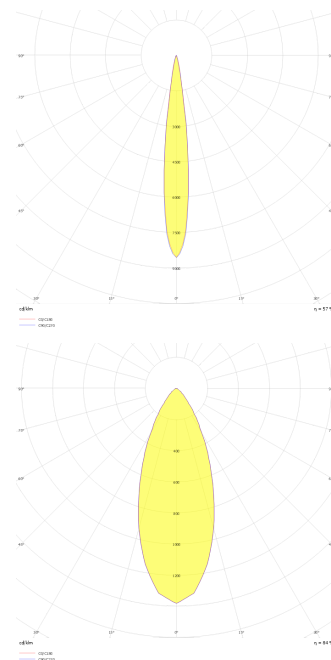

Stretto Deep

Recessed Downlight & Spot Luminary

Luminaire Group	Downlight & Spot
Mounting Type	Recessed
Luminaire Color	RAL 9005 - RAL 9010 - RAL 9006
Housing	Aluminum DKP Sheet
Optics	15° 40° 90° Lens
Light Source	LED
Electrical Protection Class	CLASS II
IP	40
IK	02
Operating Temperature	-20°C / +40°C
Luminous Flux	80 lm
Consumption Power	1 W
Luminaire Efficiency	80 lm/W
Color Rendering (CRI)	>80
Light Color Temperature (CCT)	2700K/3000K/4000K/6500K
Color Tolerance	< 3 SDCM
Driver Type	On/Off
Driver Brand	Tridonic
LED Brand	Samsung
Input Voltage / Frequency	220-240 V AC 50/60 Hz
Power Factor	>0.9
Surge	1kV
THD (AKIM)	>%20
LED life	>70.000 hours
Option	On-Off / Dali / 1-10V / With Emergency Kit

Technical Drawing

Photometric Curve

www.atellighting.com

Stretto Deep

Recessed Downlight & Spot Luminary

SKU	Product Code	Power (W)	Luminous Flux (LM)	CRI	CCT (K)	Optics	Dimensions (mm)
	SDP 004 003 001A 8040 10 15 LN 40 00	1	80	>80	4000	15° Lens	Ø29x22
13004190□	SDP 004 003 001A 8040 10 40 LN 40 00	1	80	>80	4000	40° Lens	Ø29x22