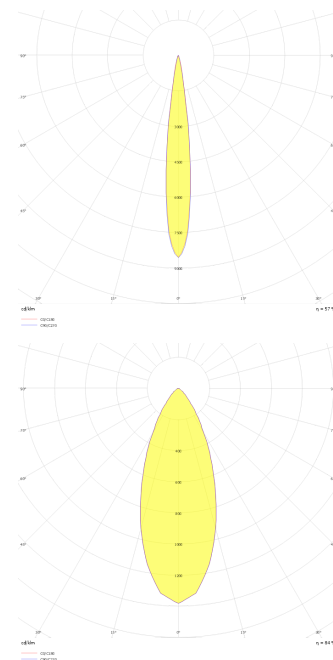

Stretto Deep

Recessed Downlight & Spot Luminary

Luminaire Group	Downlight & Spot
Mounting Type	Recessed
Luminaire Color	RAL 9005 - RAL 9010 - RAL 9006
Housing	Aluminum DKP Sheet
Optics	15° 40° 90° Lens
Light Source	LED
Electrical Protection Class	CLASS II
IP	40
IK	02
Operating Temperature	-20°C / +40°C
Luminous Flux	80 lm
Consumption Power	1 W
Luminaire Efficiency	80 lm/W
Color Rendering (CRI)	>80
Light Color Temperature (CCT)	2700K/3000K/4000K/6500K
Color Tolerance	< 3 SDCM
Driver Type	On/Off
Driver Brand	Tridonic
LED Brand	Samsung
Input Voltage / Frequency	220-240 V AC 50/60 Hz
Power Factor	>0.9
Surge	1kV
THD (AKIM)	>%20
LED life	>70.000 hours
Option	On-Off / Dali / 1-10V / With Emergency Kit

Technical Drawing

Photometric Curve

www.atellighting.com

Stretto Deep

Recessed Downlight & Spot Luminary

SKU	Product Code	Power (W)	Luminous Flux (LM)	CRI	CCT (K)	Optics	Dimensions (mm)
	SDP 004 003 001A 8040 10 15 LN 40 00	1	80	>80	4000	15° Lens	Ø29x22
13004190□	SDP 004 003 001A 8040 10 40 LN 40 00	1	80	>80	4000	40° Lens	Ø29x22