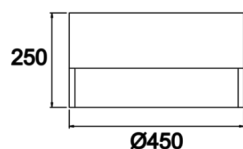

Dimple Drums

Surface Mounted Surface Mounted Luminary

Luminaire Group	Surface Mounted
Mounting Type	Surface Mounted
Luminaire Color	RAL 9006 - RAL 9005 - RAL 9010
Housing	DKP Sheet
Optics	Opal Diffuser
Light Source	LED
Electrical Protection Class	CLASS II
IP	40
IK	02
Operating Temperature	-20°C / +40°C
Luminous Flux	11750 lm / 4730 lm / 6290 lm
Consumption Power	109 W / 35 W / 48 W
Luminaire Efficiency	135 lm/W
Color Rendering (CRI)	>80
Light Color Temperature (CCT)	2700K/3000K/4000K/6500K
Color Tolerance	< 3 SDCM
Driver Type	On/Off
Driver Brand	Tridonic
LED Brand	Samsung
Input Voltage / Frequency	220-240 V AC 50/60 Hz
Power Factor	>0.9
Surge	1kV
THD (AKIM)	>%20
LED life	70.000 hours
Option	On-Off / Dali / 1-10V / With Emergency Kit

Technical Drawing

Photometric Curve

Dimple Drums

Surface Mounted Surface Mounted Luminary

SKU	Product Code	Power (W)	Luminous Flux (LM)	CRI	CCT (K)	Optics	Dimensions (mm)
	DDR 040 025 035S 9040 10 99 OP 40 00	35	4730	>80	4000	120° Diffuser	Ø450x250
	DDR 060 025 048S 9040 10 99 OP 40 00	48	6290	>80	4000	120° Diffuser	Ø650x250

www.atellighting.com

Dimple Drums

Surface Mounted Surface Mounted Luminary

SKU	Product Code	Power (W)	Luminous Flux (LM)	CRI	CCT (K)	Optics	Dimensions (mm)
	DDR 090 025 109S 9040 10 99 OP 40 00	109	11750	>80	4000	120° Diffuser	Ø910x250