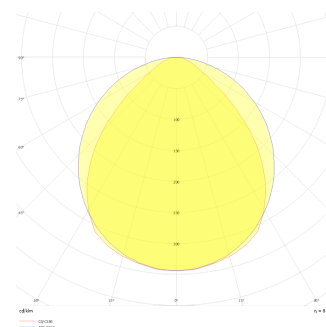

Dimple Drums

Surface Mounted Surface Mounted Luminary

Luminaire Group	Surface Mounted
Mounting Type	Surface Mounted
Luminaire Color	RAL 9006 - RAL 9005 - RAL 9010
Housing	DKP Sheet
Optics	Opal Diffuser
Light Source	LED
Electrical Protection Class	CLASS II
IP	40
IK	02
Operating Temperature	-20°C / +40°C
Luminous Flux	11750 lm / 4730 lm / 6290 lm
Consumption Power	109 W / 35 W / 48 W
Luminaire Efficiency	135 lm/W
Color Rendering (CRI)	>80
Light Color Temperature (CCT)	2700K/3000K/4000K/6500K
Color Tolerance	< 3 SDCM
Driver Type	On/Off
Driver Brand	Tridonic
LED Brand	Samsung
Input Voltage / Frequency	220-240 V AC 50/60 Hz
Power Factor	>0.9
Surge	1kV
THD (AKIM)	>%20
LED life	70.000 hours
Option	On-Off / Dali / 1-10V / With Emergency Kit

Technical Drawing

Photometric Curve

Dimple Drums

Surface Mounted Surface Mounted Luminary

SKU	Product Code	Power (W)	Luminous Flux (LM)	CRI	CCT (K)	Optics	Dimensions (mm)
	DDR 040 025 035S 9040 10 99 OP 40 00	35	4730	>80	4000	120° Diffuser	Ø450x250
	DDR 060 025 048S 9040 10 99 OP 40 00	48	6290	>80	4000	120° Diffuser	Ø650x250

www.atellighting.com

Dimple Drums

Surface Mounted Surface Mounted Luminary

SKU	Product Code	Power (W)	Luminous Flux (LM)	CRI	CCT (K)	Optics	Dimensions (mm)
	DDR 090 025 109S 9040 10 99 OP 40 00	109	11750	>80	4000	120° Diffuser	Ø910x250