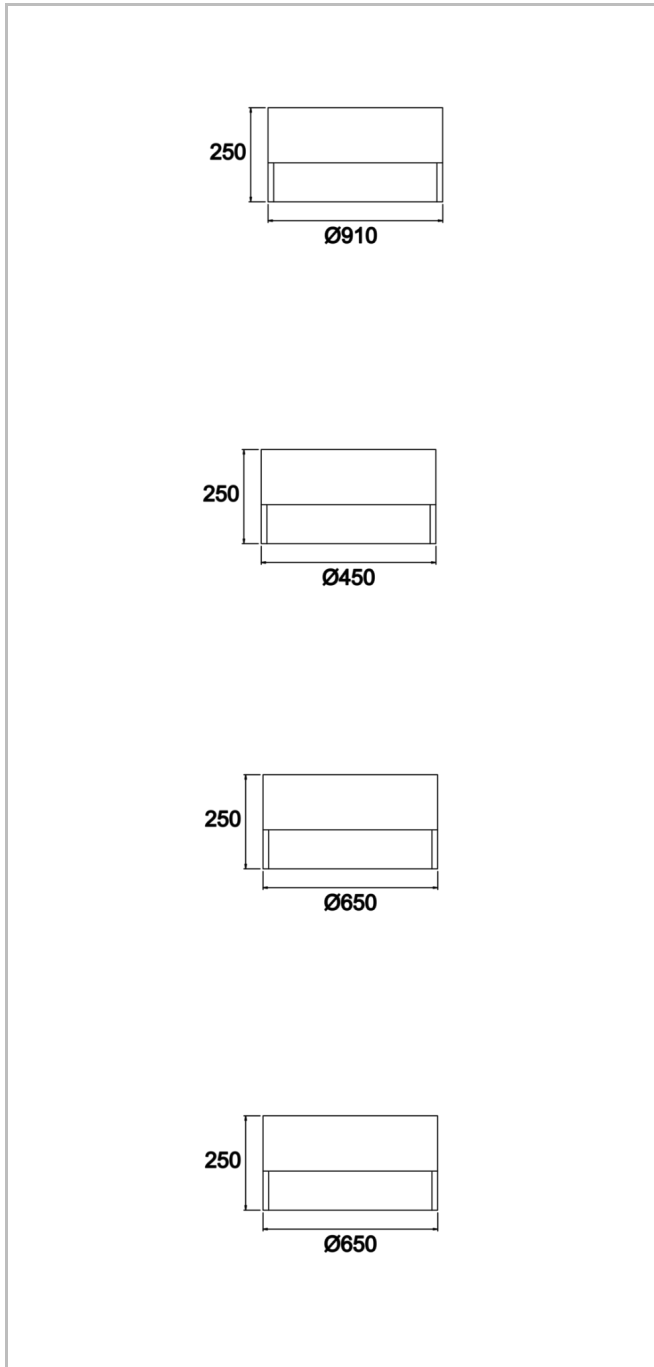

Dimple Drums

Surface Mounted Surface Mounted Luminary

Luminaire Group	Surface Mounted
Mounting Type	Surface Mounted
Luminaire Color	RAL 9006 - RAL 9005 - RAL 9010
Housing	DKP Sheet
Optics	Opal Diffuser
Light Source	LED
Electrical Protection Class	CLASS II
IP	40
IK	02
Operating Temperature	-20°C / +40°C
Luminous Flux	11750 lm / 4730 lm / 6290 lm
Consumption Power	109 W / 35 W / 48 W
Luminaire Efficiency	135 lm/W
Color Rendering (CRI)	>80
Light Color Temperature (CCT)	2700K/3000K/4000K/6500K
Color Tolerance	< 3 SDCM
Driver Type	On/Off
Driver Brand	Tridonic
LED Brand	Samsung
Input Voltage / Frequency	220-240 V AC 50/60 Hz
Power Factor	>0.9
Surge	1kV
THD (AKIM)	>%20
LED life	70.000 hours
Option	On-Off / Dali / 1-10V / With Emergency Kit

Technical Drawing

Photometric Curve

Dimple Drums

Surface Mounted Surface Mounted Luminary

SKU	Product Code	Power (W)	Luminous Flux (LM)	CRI	CCT (K)	Optics	Dimensions (mm)
	DDR 040 025 035S 9040 10 99 OP 40 00	35	4730	>80	4000	120° Diffuser	Ø450x250
	DDR 060 025 048S 9040 10 99 OP 40 00	48	6290	>80	4000	120° Diffuser	Ø650x250

www.atellighting.com

Dimple Drums

Surface Mounted Surface Mounted Luminary

SKU	Product Code	Power (W)	Luminous Flux (LM)	CRI	CCT (K)	Optics	Dimensions (mm)
	DDR 090 025 109S 9040 10 99 OP 40 00	109	11750	>80	4000	120° Diffuser	Ø910x250