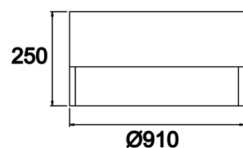

Dimple Drums

Surface Mounted Surface Mounted Luminary

Luminaire Group	Surface Mounted
Mounting Type	Surface Mounted
Luminaire Color	RAL 9006 - RAL 9005 - RAL 9010
Housing	DKP Sheet
Optics	Opal Diffuser
Light Source	LED
Electrical Protection Class	CLASS II
IP	40
IK	02
Operating Temperature	-20°C / +40°C
Luminous Flux	11750 lm / 4730 lm / 6290 lm
Consumption Power	109 W / 35 W / 48 W
Luminaire Efficiency	135 lm/W
Color Rendering (CRI)	>80
Light Color Temperature (CCT)	2700K/3000K/4000K/6500K
Color Tolerance	< 3 SDCM
Driver Type	On/Off
Driver Brand	Tridonic
LED Brand	Samsung
Input Voltage / Frequency	220-240 V AC 50/60 Hz
Power Factor	>0.9
Surge	1kV
THD (AKIM)	>%20
LED life	70.000 hours
Option	On-Off / Dali / 1-10V / With Emergency Kit

Technical Drawing

Photometric Curve

Dimple Drums

Surface Mounted Surface Mounted Luminary

SKU	Product Code	Power (W)	Luminous Flux (LM)	CRI	CCT (K)	Optics	Dimensions (mm)
	DDR 040 025 035S 9040 10 99 OP 40 00	35	4730	>80	4000	120° Diffuser	Ø450x250
	DDR 060 025 048S 9040 10 99 OP 40 00	48	6290	>80	4000	120° Diffuser	Ø650x250

www.atellighting.com

Dimple Drums

Surface Mounted Surface Mounted Luminary

SKU	Product Code	Power (W)	Luminous Flux (LM)	CRI	CCT (K)	Optics	Dimensions (mm)
	DDR 090 025 109S 9040 10 99 OP 40 00	109	11750	>80	4000	120° Diffuser	Ø910x250