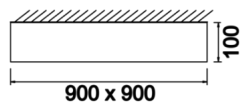

Surface Mounted Surface Mounted Luminaire

Luminaire Group	Surface Mounted
Mounting Type	Surface Mounted
Luminaire Color	RAL 9006 - RAL 9005 - RAL 9010
Housing	DKP Sheet
Optics	Diffuser
Light Source	LED
Electrical Protection Class	CLASS II
IP	40
IK	02
Operating Temperature	-20°C / +40°C
Luminous Flux	3100 lm / 4700 lm / 6600 lm
Consumption Power	25 W / 38 W / 55 W
Luminaire Efficiency	124 lm/W
Color Rendering (CRI)	>80
Light Color Temperature (CCT)	2700K/3000K/4000K/6500K
Color Tolerance	< 3 SDCM
Driver Type	On/Off
Driver Brand	Tridonic
LED Brand	Samsung
Input Voltage / Frequency	220-240 V AC 50/60 Hz
Power Factor	>0.9
Surge	1kV
THD (AKIM)	>%20
LED life	70.000 hours
Option	On-Off / Dali / 1-10V / With Emergency Kit

Technical Drawing

Photometric Curve

SKU	Product Code	Power (W)	Luminous Flux (LM)	CRI	CCT (K)	Optics	Dimensions (mm)
	ESY 030 030 025S 8040 10 99 OP 20 00	25	3100	>80	4000	120° Diffuser	300x300x100
	ESY 060 060 038S 8040 10 99 OP 20 00	38	4700	>80	4000	120° Diffuser	600x600x100
	ESY 090 090 055S 8040 10 99 OP 20 00	55	6600	>80	4000	120° Diffuser	900x900x100