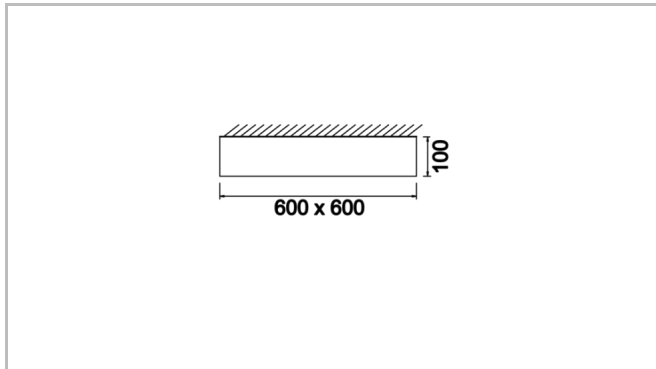

Surface Mounted Surface Mounted Luminaire

Luminaire Group	Surface Mounted
Mounting Type	Surface Mounted
Luminaire Color	RAL 9006 - RAL 9005 - RAL 9010
Housing	DKP Sheet
Optics	Diffuser
Light Source	LED
Electrical Protection Class	CLASS II
IP	40
IK	02
Operating Temperature	-20°C / +40°C
Luminous Flux	3100 lm / 4700 lm / 6600 lm
Consumption Power	25 W / 38 W / 55 W
Luminaire Efficiency	124 lm/W
Color Rendering (CRI)	>80
Light Color Temperature (CCT)	2700K/3000K/4000K/6500K
Color Tolerance	< 3 SDCM
Driver Type	On/Off
Driver Brand	Tridonic
LED Brand	Samsung
Input Voltage / Frequency	220-240 V AC 50/60 Hz
Power Factor	>0.9
Surge	1kV
THD (AKIM)	>%20
LED life	70.000 hours
Option	On-Off / Dali / 1-10V / With Emergency Kit

Technical Drawing

Photometric Curve

SKU	Product Code	Power (W)	Luminous Flux (LM)	CRI	CCT (K)	Optics	Dimensions (mm)
	ESY 030 030 025S 8040 10 99 OP 20 00	25	3100	>80	4000	120° Diffuser	300x300x100
	ESY 060 060 038S 8040 10 99 OP 20 00	38	4700	>80	4000	120° Diffuser	600x600x100
	ESY 090 090 055S 8040 10 99 OP 20 00	55	6600	>80	4000	120° Diffuser	900x900x100