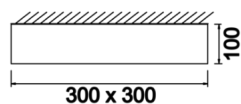

Surface Mounted Surface Mounted Luminaire

Luminaire Group	Surface Mounted
Mounting Type	Surface Mounted
Luminaire Color	RAL 9006 - RAL 9005 - RAL 9010
Housing	DKP Sheet
Optics	Diffuser
Light Source	LED
Electrical Protection Class	CLASS II
IP	40
IK	02
Operating Temperature	-20°C / +40°C
Luminous Flux	3100 lm / 4700 lm / 6600 lm
Consumption Power	25 W / 38 W / 55 W
Luminaire Efficiency	124 lm/W
Color Rendering (CRI)	>80
Light Color Temperature (CCT)	2700K/3000K/4000K/6500K
Color Tolerance	< 3 SDCM
Driver Type	On/Off
Driver Brand	Tridonic
LED Brand	Samsung
Input Voltage / Frequency	220-240 V AC 50/60 Hz
Power Factor	>0.9
Surge	1kV
THD (AKIM)	>%20
LED life	70.000 hours
Option	On-Off / Dali / 1-10V / With Emergency Kit

Technical Drawing

Photometric Curve

SKU	Product Code	Power (W)	Luminous Flux (LM)	CRI	CCT (K)	Optics	Dimensions (mm)
	ESY 030 030 025S 8040 10 99 OP 20 00	25	3100	>80	4000	120° Diffuser	300x300x100
	ESY 060 060 038S 8040 10 99 OP 20 00	38	4700	>80	4000	120° Diffuser	600x600x100
	ESY 090 090 055S 8040 10 99 OP 20 00	55	6600	>80	4000	120° Diffuser	900x900x100