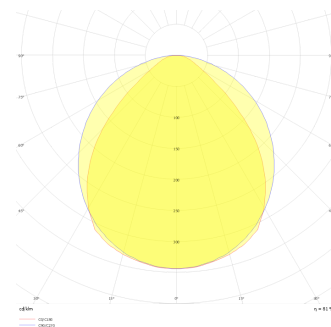

Surface Mounted Surface Mounted Luminaire

Luminaire Group	Surface Mounted
Mounting Type	Surface Mounted
Luminaire Color	RAL 9006 - RAL 9005 - RAL 9010
Housing	DKP Sheet
Optics	Diffuser
Light Source	LED
Electrical Protection Class	CLASS II
IP	40
IK	02
Operating Temperature	-20°C / +40°C
Luminous Flux	3100 lm / 4700 lm / 6600 lm
Consumption Power	25 W / 38 W / 55 W
Luminaire Efficiency	124 lm/W
Color Rendering (CRI)	>80
Light Color Temperature (CCT)	2700K/3000K/4000K/6500K
Color Tolerance	< 3 SDCM
Driver Type	On/Off
Driver Brand	Tridonic
LED Brand	Samsung
Input Voltage / Frequency	220-240 V AC 50/60 Hz
Power Factor	>0.9
Surge	1kV
THD (AKIM)	>%20
LED life	70.000 hours
Option	On-Off / Dali / 1-10V / With Emergency Kit

Technical Drawing

Photometric Curve

SKU	Product Code	Power (W)	Luminous Flux (LM)	CRI	CCT (K)	Optics	Dimensions (mm)
	ESY 030 030 025S 8040 10 99 OP 20 00	25	3100	>80	4000	120° Diffuser	300x300x100
	ESY 060 060 038S 8040 10 99 OP 20 00	38	4700	>80	4000	120° Diffuser	600x600x100
	ESY 090 090 055S 8040 10 99 OP 20 00	55	6600	>80	4000	120° Diffuser	900x900x100