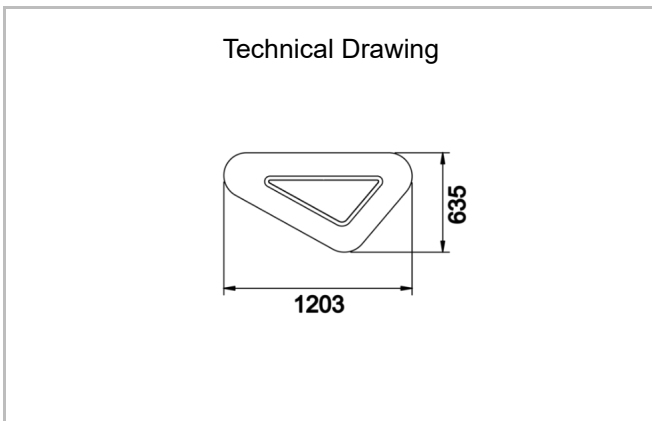

SKU	Product Code	Power (W)	Luminous Flux (LM)	CRI	CCT (K)	Optics	Dimensions (mm)
	BMG 120 063 021P 8040 10 99 OP 20 00	21	1365	>80	4000	120° Acrylic	1203x635