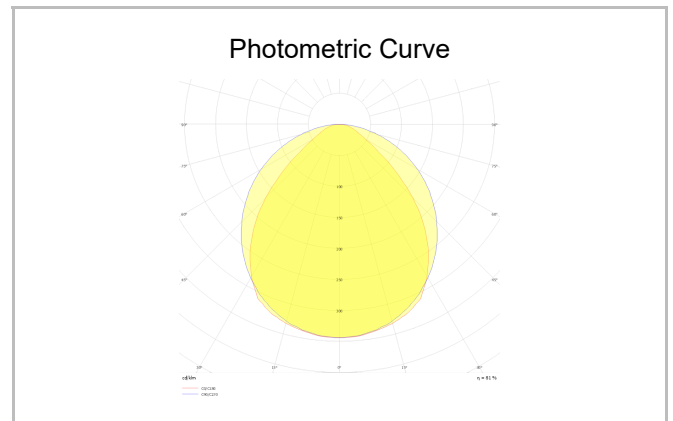

SKU	Product Code	Power (W)	Luminous Flux (LM)	CRI	CCT (K)	Optics	Dimensions (mm)
	BMG 120 063 021P 8040 10 99 OP 20 00	21	1365	>80	4000	120° Acrylic	1203x635