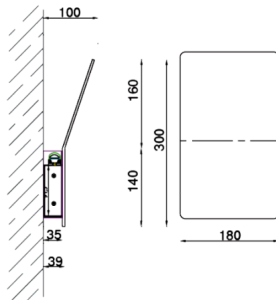

Bevel

Surface Mounted Wall Mount Luminaire

Luminaire Group	Wall Mount
Mounting Type	Surface Mounted
Luminaire Color	RAL 9006 - RAL 9005 - RAL 9010
Housing	Aluminum
Optics	34° 48° Reflector
Light Source	LED
Electrical Protection Class	CLASS II
IP	20
Operating Temperature	-20°C / +40°C
Luminous Flux	560 lm
Consumption Power	8 W
Luminaire Efficiency	70 lm/W
Color Rendering (CRI)	>80
Light Color Temperature (CCT)	2700K/3000K/4000K/6500K
Color Tolerance	< 3 SDCM
Driver Type	On/Off
Driver Brand	Tridonic
LED Brand	Samsung
Input Voltage / Frequency	220-240 V AC 50/60 Hz
Power Factor	>0.9
Surge	1kV
THD (AKIM)	>%20
LED life	>70.000 hours
Option	On-Off / Dali / 1-10V / With Emergency Kit

Technical Drawing

Photometric Curve

SKU	Product Code	Power (W)	Luminous Flux (LM)	CRI	CCT (K)	Optics	Dimensions (mm)
18000121□	BVL 018 030 008D 8040 10 34 DY 20 00	8	560	>80	4000	34° Reflector	180x300x35
	BVL 018 030 008D 8040 10 48 DY 20 00	8	560	>80	4000	48° Reflector	180x300x35