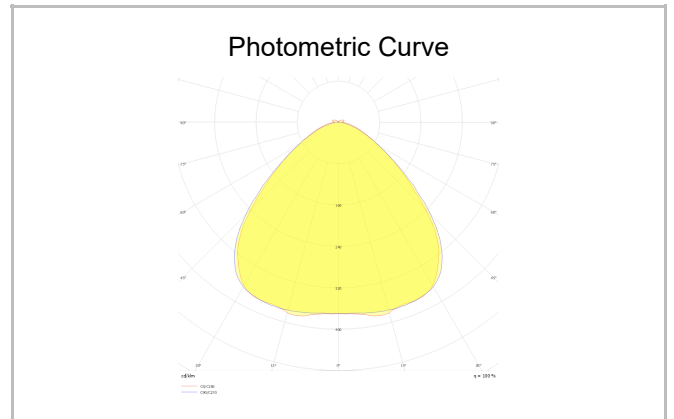

Surface Mounted Wall Mount Luminary

Luminaire Group	Wall Mount
Mounting Type	Surface Mounted
Luminaire Color	RAL 9006 - RAL 9005 - RAL 9010
Housing	DKP Sheet
Optics	Opal Diffuser
Light Source	LED
Electrical Protection Class	CLASS II
IP	20
Operating Temperature	-20°C / +40°C
Luminous Flux	1400 lm / 2940 lm
Consumption Power	20 W / 42 W
Luminaire Efficiency	70 lm/W
Color Rendering (CRI)	>80
Light Color Temperature (CCT)	2700K/3000K/4000K/6500K
Color Tolerance	< 3 SDCM
Driver Type	On/Off
Driver Brand	Tridonic
LED Brand	Samsung
Input Voltage / Frequency	220-240 V AC 50/60 Hz
Power Factor	>0.9
Surge	1kV
THD (AKIM)	>%20
LED life	>70.000 hours
Option	On-Off / Dali / 1-10V / With Emergency Kit

SKU	Product Code	Power (W)	Luminous Flux (LM)	CRI	CCT (K)	Optics	Dimensions (mm)
18000103		42	2940	>80	4000		1250x100x60
18000218	FIX 010 060 020D 8040 10 99 OP 20 00	20	1400	>80	4000	120° Diffuser	600x100x60