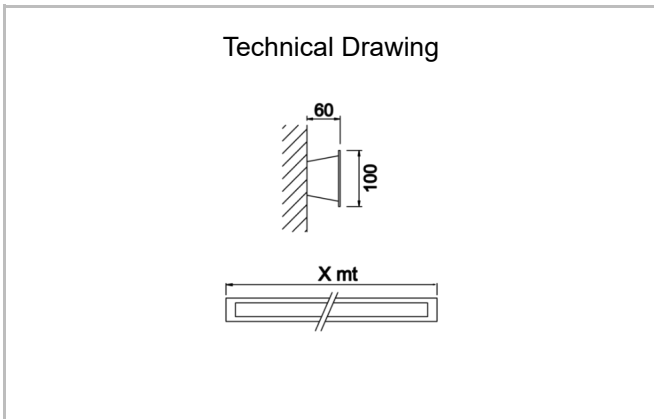

Surface Mounted Wall Mount Luminary

Luminaire Group	Wall Mount
Mounting Type	Surface Mounted
Luminaire Color	RAL 9006 - RAL 9005 - RAL 9010
Housing	DKP Sheet
Optics	Opal Diffuser
Light Source	LED
Electrical Protection Class	CLASS II
IP	20
Operating Temperature	-20°C / +40°C
Luminous Flux	1400 lm / 2940 lm
Consumption Power	20 W / 42 W
Luminaire Efficiency	70 lm/W
Color Rendering (CRI)	>80
Light Color Temperature (CCT)	2700K/3000K/4000K/6500K
Color Tolerance	< 3 SDCM
Driver Type	On/Off
Driver Brand	Tridonic
LED Brand	Samsung
Input Voltage / Frequency	220-240 V AC 50/60 Hz
Power Factor	>0.9
Surge	1kV
THD (AKIM)	>%20
LED life	>70.000 hours
Option	On-Off / Dali / 1-10V / With Emergency Kit

SKU	Product Code	Power (W)	Luminous Flux (LM)	CRI	CCT (K)	Optics	Dimensions (mm)
18000103		42	2940	>80	4000		1250x100x60
18000218	FIX 010 060 020D 8040 10 99 OP 20 00	20	1400	>80	4000	120° Diffuser	600x100x60