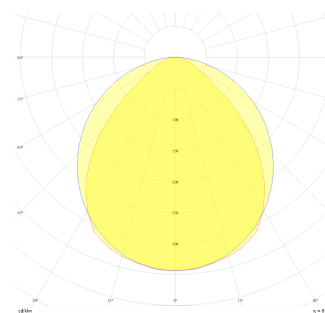

# Hygie Direkt Endirekt

Recessed Recessed Luminary

<b>Luminaire Group</b>	Recessed
<b>Mounting Type</b>	Recessed
<b>Luminaire Color</b>	RAL 9005 - RAL 9006 - RAL 9010
<b>Housing</b>	DKP Sheet
<b>Optics</b>	Opal Diffuser
<b>Light Source</b>	LED
<b>Electrical Protection Class</b>	CLASS II
<b>IP</b>	65
<b>IK</b>	02
<b>Operating Temperature</b>	-20°C / +40°C
<b>Luminous Flux</b>	2945 lm
<b>Consumption Power</b>	35 W
<b>Luminaire Efficiency</b>	85 lm/W
<b>Color Rendering (CRI)</b>	>80
<b>Light Color Temperature (CCT)</b>	2700K/3000K/4000K/6500K
<b>Color Tolerance</b>	< 3 SDCM
<b>Driver Type</b>	On/Off
<b>Driver Brand</b>	Tridonic
<b>LED Brand</b>	Samsung
<b>Input Voltage / Frequency</b>	220-240 V AC 50/60 Hz
<b>Power Factor</b>	>0.9
<b>Surge</b>	1kV
<b>THD (AKIM)</b>	>%20
<b>LED life</b>	>70.000 hours
<b>Option</b>	On-Off / Dali / 1-10V / With Emergency Kit

Technical Drawing

Photometric Curve

SKU	Product Code	Power (W)	Luminous Flux (LM)	CRI	CCT (K)	Optics	Dimensions (mm)
	HGE 060 060 035A 8040 10 99 OP 40 00 DR EN	35	2945	>80	4000	120° Opal Diffuser	595x595x80