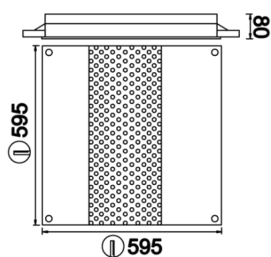

# Hygie Direkt Endirekt

Recessed Recessed Luminary

<b>Luminaire Group</b>	Recessed
<b>Mounting Type</b>	Recessed
<b>Luminaire Color</b>	RAL 9005 - RAL 9006 - RAL 9010
<b>Housing</b>	DKP Sheet
<b>Optics</b>	Opal Diffuser
<b>Light Source</b>	LED
<b>Electrical Protection Class</b>	CLASS II
<b>IP</b>	65
<b>IK</b>	02
<b>Operating Temperature</b>	-20°C / +40°C
<b>Luminous Flux</b>	2945 lm
<b>Consumption Power</b>	35 W
<b>Luminaire Efficiency</b>	85 lm/W
<b>Color Rendering (CRI)</b>	>80
<b>Light Color Temperature (CCT)</b>	2700K/3000K/4000K/6500K
<b>Color Tolerance</b>	< 3 SDCM
<b>Driver Type</b>	On/Off
<b>Driver Brand</b>	Tridonic
<b>LED Brand</b>	Samsung
<b>Input Voltage / Frequency</b>	220-240 V AC 50/60 Hz
<b>Power Factor</b>	>0.9
<b>Surge</b>	1kV
<b>THD (AKIM)</b>	>%20
<b>LED life</b>	>70.000 hours
<b>Option</b>	On-Off / Dali / 1-10V / With Emergency Kit

Technical Drawing

Photometric Curve

SKU	Product Code	Power (W)	Luminous Flux (LM)	CRI	CCT (K)	Optics	Dimensions (mm)
	HGE 060 060 035A 8040 10 99 OP 40 00 DR EN	35	2945	>80	4000	120° Opal Diffuser	595x595x80