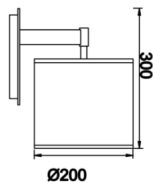

## Surface Mounted Floor Lamp and Lampshade Luminary

<b>Luminaire Group</b>	Floor Lamp and Lampshade
<b>Mounting Type</b>	Surface Mounted
<b>Luminary Color</b>	RAL 9005 - RAL 9006 - RAL 9010
<b>Housing</b>	DKP Sheet
<b>Optics</b>	Fabric Over PVC
<b>Light Source</b>	E27
<b>Electrical Protection Class</b>	CLASS II
<b>IP</b>	20
<b>IK</b>	02
<b>Operating Temperature</b>	-20°C / +40°C
<b>Luminous Flux</b>	
<b>Consumption Power</b>	20 W
<b>Color Rendering (CRI)</b>	>80
<b>Light Color Temperature (CCT)</b>	2700K
<b>Color Tolerance</b>	< 3 SDCM
<b>Driver Type</b>	On/Off
<b>Input Voltage / Frequency</b>	220-240 V AC 50/60 Hz
<b>Power Factor</b>	>0.9
<b>Surge</b>	1kV
<b>THD (AKIM)</b>	>%20
<b>Option</b>	On-Off

## Surface Mounted Floor Lamp and Lampshade Luminary

SKU	Product Code	Power (W)	Luminous Flux (LM)	CRI	CCT (K)	Optics	Dimensions (mm)
	NAU 020 116 020L 8027 10 99 PC 20 00	20		>80	4000	360° E27	Ø200x1165
	NAU 020 030 020W 8027 10 99 PC 20 01	20		>80	4000	360° E27	Ø200x300

# Nausea

Surface Mounted Floor Lamp and Lampshade Luminary

---

SKU	Product Code	Power (W)	Luminous Flux (LM)	CRI	CCT (K)	Optics	Dimensions (mm)
	NAU 020 042 020M 8027 10 99 PC 20 02	20		>80	4000	360° E27	Ø200x420