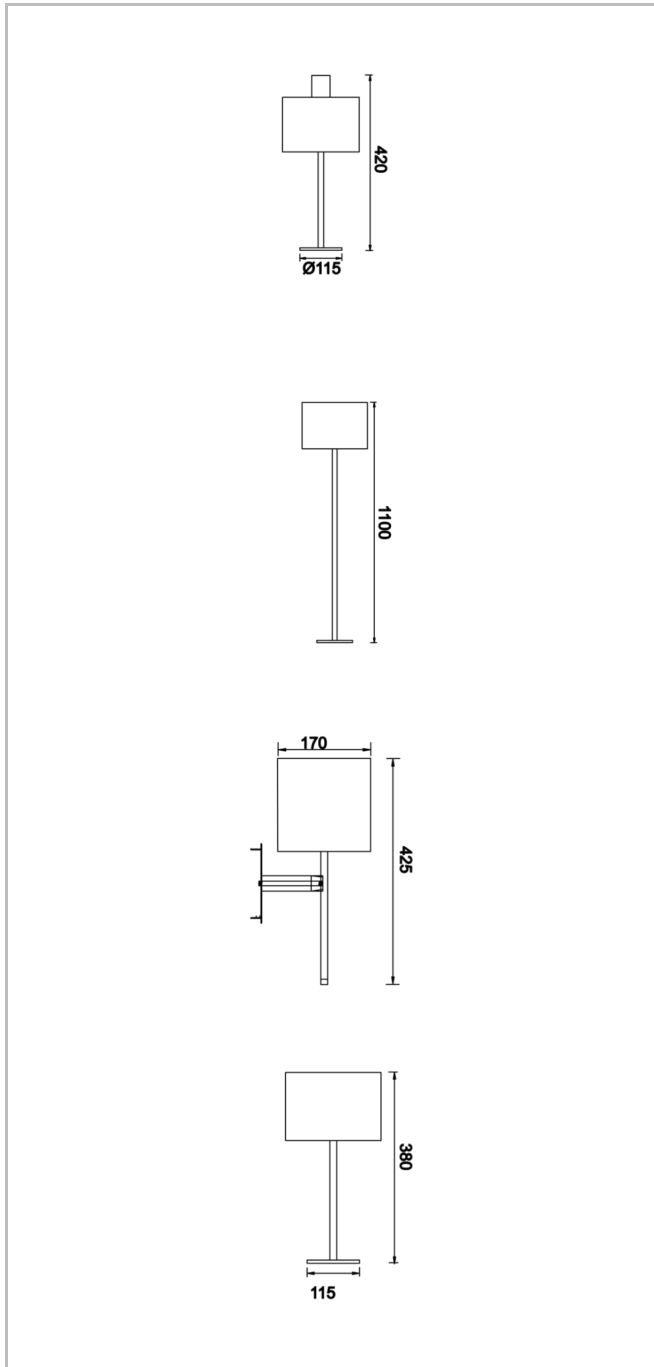

## Surface Mounted Floor Lamp and Lampshade Luminary

<b>Luminaire Group</b>	Floor Lamp and Lampshade
<b>Mounting Type</b>	Surface Mounted
<b>Luminary Color</b>	RAL 9005 - RAL 9006 - RAL 9010
<b>Housing</b>	DKP Sheet
<b>Optics</b>	Fabric Over PVC
<b>Light Source</b>	E27
<b>Electrical Protection Class</b>	CLASS II
<b>IP</b>	20
<b>IK</b>	02
<b>Operating Temperature</b>	-20°C / +40°C
<b>Luminous Flux</b>	
<b>Consumption Power</b>	20 W
<b>Color Rendering (CRI)</b>	>80
<b>Light Color Temperature (CCT)</b>	2700K
<b>Color Tolerance</b>	< 3 SDCM
<b>Driver Type</b>	On/Off
<b>Input Voltage / Frequency</b>	220-240 V AC 50/60 Hz
<b>Power Factor</b>	>0.9
<b>Surge</b>	1kV
<b>THD (AKIM)</b>	>%20
<b>Option</b>	On-Off

### Technical Drawing

## Surface Mounted Floor Lamp and Lampshade Luminary

SKU	Product Code	Power (W)	Luminous Flux (LM)	CRI	CCT (K)	Optics	Dimensions (mm)
	NAU 020 116 020L 8027 10 99 PC 20 00	20		>80	4000	360° E27	Ø200x1165
	NAU 020 030 020W 8027 10 99 PC 20 01	20		>80	4000	360° E27	Ø200x300

# Nausea

Surface Mounted Floor Lamp and Lampshade Luminary

---

SKU	Product Code	Power (W)	Luminous Flux (LM)	CRI	CCT (K)	Optics	Dimensions (mm)
	NAU 020 042 020M 8027 10 99 PC 20 02	20		>80	4000	360° E27	Ø200x420