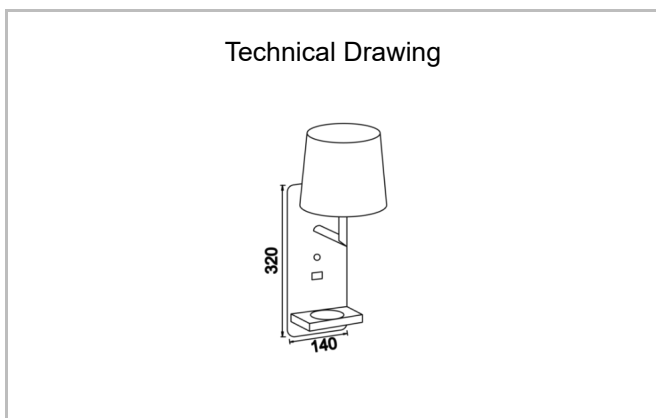

Camus

Surface Mounted Floor Lamp and Lampshade Luminary

Luminaire Group	Floor Lamp and Lampshade
Mounting Type	Surface Mounted
Luminary Color	RAL 9005 - RAL 9006 - RAL 9010
Housing	DKP Sheet
Optics	Fabric
Light Source	E27
Electrical Protection Class	CLASS II
IP	20
IK	02
Operating Temperature	-20°C / +40°C
Luminous Flux	
Consumption Power	20 W
Color Rendering (CRI)	>80
Light Color Temperature (CCT)	2700K
Color Tolerance	< 3 SDCM
Driver Type	On/Off
Input Voltage / Frequency	220-240 V AC 50/60 Hz
Power Factor	>0.9
Surge	1kV
THD (AKIM)	>%20
Option	On-Off / Dali / 1-10V

SKU	Product Code	Power (W)	Luminous Flux (LM)	CRI	CCT (K)	Optics	Dimensions (mm)
	CMS 010 032 020S 8040 10 99 KM 20 00	20		>80	4000	360° Fabric	140x320