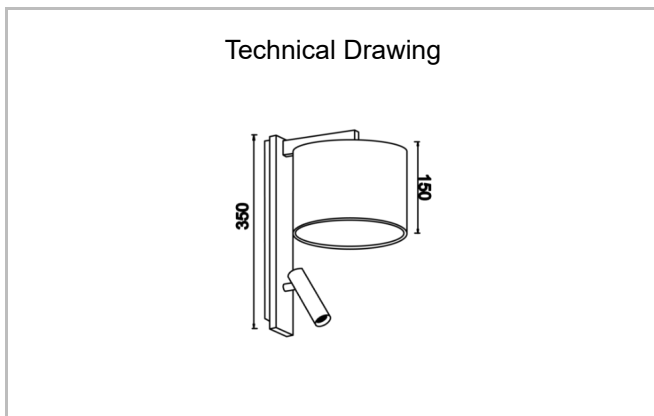

## Surface Mounted Floor Lamp and Lampshade Luminary

<b>Luminaire Group</b>	Floor Lamp and Lampshade
<b>Mounting Type</b>	Surface Mounted
<b>Luminary Color</b>	RAL 9005 - RAL 9006 - RAL 9010
<b>Housing</b>	DKP Sheet
<b>Optics</b>	Fabric & Reflector
<b>Light Source</b>	LED
<b>Electrical Protection Class</b>	CLASS I
<b>IP</b>	20
<b>IK</b>	02
<b>Operating Temperature</b>	-20°C / +40°C
<b>Luminous Flux</b>	
<b>Consumption Power</b>	20 W
<b>Color Rendering (CRI)</b>	>80
<b>Light Color Temperature (CCT)</b>	2700K/3000K
<b>Color Tolerance</b>	< 3 SDCM
<b>Driver Type</b>	On/Off
<b>Input Voltage / Frequency</b>	220-240 V AC 50/60 Hz
<b>Power Factor</b>	>0.9
<b>Surge</b>	1kV
<b>THD (AKIM)</b>	>%20
<b>Option</b>	On-Off / Dali / 1-10V

SKU	Product Code	Power (W)	Luminous Flux (LM)	CRI	CCT (K)	Optics	Dimensions (mm)
		20		>80	4000		Ø200x150x35