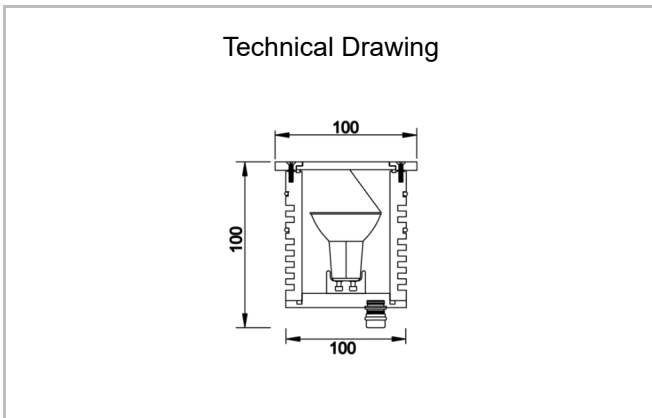

In-Floor Recessed Facade & Landscape Luminary

Luminaire Group	Facade & Landscape
Mounting Type	In-Floor Recessed
Luminaire Color	RAL 9005 - RAL 9006 - RAL 9010
Housing	Aluminum Body Stainless Steel Frame Tempered Glass
Optics	GU10 Led Bulb & 36° Reflector
Light Source	LED
Electrical Protection Class	CLASS II
IP	65
IK	09
Operating Temperature	-20°C / +40°C
Luminous Flux	
Consumption Power	5 W
Color Rendering (CRI)	>80
Light Color Temperature (CCT)	2700K/3000K/4000K/6500K
Color Tolerance	< 3 SDCM
Driver Type	On/Off
Driver Brand	Tridonic
LED Brand	Samsung
Input Voltage / Frequency	220-240 V AC 50/60 Hz
Power Factor	>0.9
Surge	1kV
THD (AKIM)	>%20
Option	On-Off / Dali / 1-10V

SKU	Product Code	Power (W)	Luminous Flux (LM)	CRI	CCT (K)	Optics	Dimensions (mm)
72000039	PLA 010 010 005Z 8030 10 36 AP 65 00	5		>80	4000	36° Reflector	Ø100x100