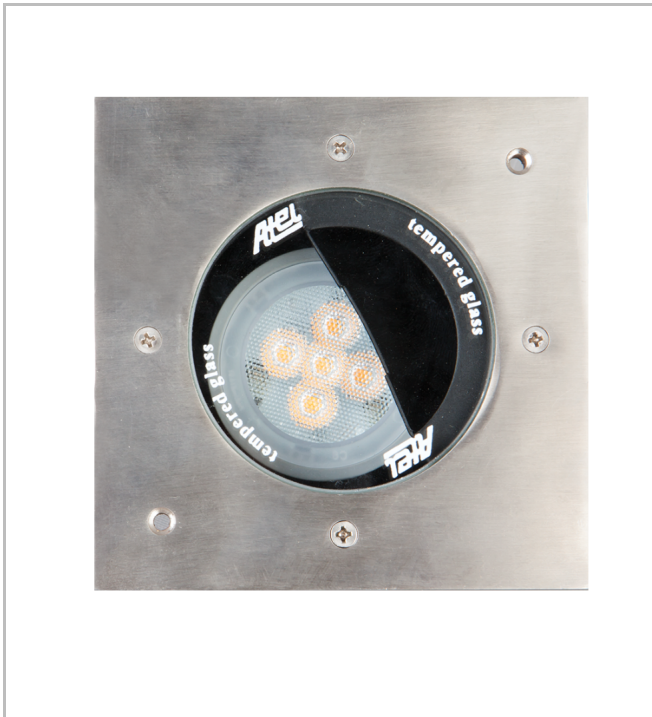

In-Floor Recessed Facade & Landscape Luminary

Luminaire Group	Facade & Landscape
Mounting Type	In-Floor Recessed
Luminaire Color	RAL 9005 - RAL 9006 - RAL 9010
Housing	Aluminum Body Stainless Steel Frame Tempered Glass
Optics	GU10 Led Bulb & 36° Reflector
Light Source	LED
Electrical Protection Class	CLASS II
IP	65
IK	09
Operating Temperature	-20°C / +40°C
Luminous Flux	
Consumption Power	5 W
Color Rendering (CRI)	>80
Light Color Temperature (CCT)	2700K/3000K/4000K/6500K
Color Tolerance	< 3 SDCM
Driver Type	On/Off
Driver Brand	Tridonic
LED Brand	Samsung
Input Voltage / Frequency	220-240 V AC 50/60 Hz
Power Factor	>0.9
Surge	1kV
THD (AKIM)	>%20
Option	On-Off / Dali / 1-10V

SKU	Product Code	Power (W)	Luminous Flux (LM)	CRI	CCT (K)	Optics	Dimensions (mm)
72000039	PLA 010 010 005Z 8030 10 36 AP 65 00	5		>80	4000	36° Reflector	Ø100x100