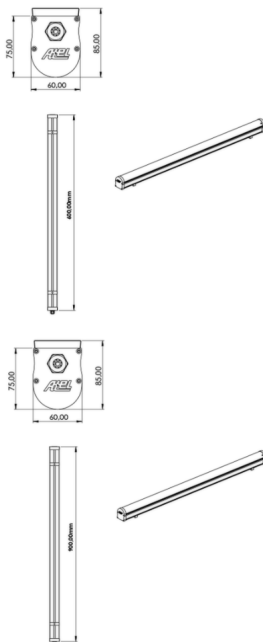

## Surface Mounted Industrial Luminary

<b>Luminaire Group</b>	Industrial
<b>Mounting Type</b>	Surface Mounted
<b>Housing</b>	Aluminum Anodized Coating
<b>Optics</b>	Opal PC Diffuser
<b>Light Source</b>	LED
<b>Electrical Protection Class</b>	CLASS II
<b>IP</b>	65
<b>IK</b>	09
<b>Operating Temperature</b>	-20°C / +40°C
<b>Luminous Flux</b>	2214 lm / 3444 lm / 4551 lm / 5658 lm / 7986 lm
<b>Consumption Power</b>	18 W / 28 W / 37 W / 46 W / 66 W
<b>Luminaire Efficiency</b>	123 lm/W
<b>Color Rendering (CRI)</b>	>80
<b>Light Color Temperature (CCT)</b>	2700K / 3000K / 4000K / 6500K
<b>Color Tolerance</b>	< 3 SDCM
<b>Driver Type</b>	On/Off
<b>Driver Brand</b>	Tridonic
<b>LED Brand</b>	Samsung
<b>Input Voltage / Frequency</b>	220-240 V AC 50/60 Hz
<b>Power Factor</b>	>0.9
<b>Surge</b>	1kV
<b>THD (AKIM)</b>	>%20
<b>LED life</b>	70.000 hours
<b>Option</b>	On-Off / Dali / 1-10V / With Emergency Kit

Technical Drawing

Photometric Curve

SKU	Product Code	Power (W)	Luminous Flux (LM)	CRI	CCT (K)	Optics	Dimensions (mm)
	LMA 005 060 018S 8040 10 99 OP 65 00	18	2214	>80	4000	120° Opal PC Diffuser	600x60x75
	LMA 005 090 028S 8040 10 99 OP 65 00	28	3444	>80	4000	120° Opal PC Diffuser	900x60x75
	LMA 005 120 037S 8040 10 99 OP 65 00	37	4551	>80	4000	120° Opal PC Diffuser	1200x60x75
	LMA 005 150 046S 8040 10 99 OP 65 00	46	5658	>80	4000	120° Opal PC Diffuser	1500x60x75
	LMA 005 150 066S 8040 10 99 OP 65 00	66	7986	>80	4000	120° Opal PC Diffuser	1500x60x75