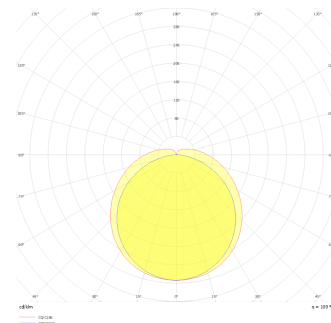

## Surface Mounted Industrial Luminary

<b>Luminaire Group</b>	Industrial
<b>Mounting Type</b>	Surface Mounted
<b>Housing</b>	Aluminum Anodized Coating
<b>Optics</b>	Opal PC Diffuser
<b>Light Source</b>	LED
<b>Electrical Protection Class</b>	CLASS II
<b>IP</b>	65
<b>IK</b>	09
<b>Operating Temperature</b>	-20°C / +40°C
<b>Luminous Flux</b>	2214 lm / 3444 lm / 4551 lm / 5658 lm / 7986 lm
<b>Consumption Power</b>	18 W / 28 W / 37 W / 46 W / 66 W
<b>Luminaire Efficiency</b>	123 lm/W
<b>Color Rendering (CRI)</b>	>80
<b>Light Color Temperature (CCT)</b>	2700K / 3000K / 4000K / 6500K
<b>Color Tolerance</b>	< 3 SDCM
<b>Driver Type</b>	On/Off
<b>Driver Brand</b>	Tridonic
<b>LED Brand</b>	Samsung
<b>Input Voltage / Frequency</b>	220-240 V AC 50/60 Hz
<b>Power Factor</b>	>0.9
<b>Surge</b>	1kV
<b>THD (AKIM)</b>	>%20
<b>LED life</b>	70.000 hours
<b>Option</b>	On-Off / Dali / 1-10V / With Emergency Kit

Technical Drawing

Photometric Curve

SKU	Product Code	Power (W)	Luminous Flux (LM)	CRI	CCT (K)	Optics	Dimensions (mm)
	LMA 005 060 018S 8040 10 99 OP 65 00	18	2214	>80	4000	120° Opal PC Diffuser	600x60x75
	LMA 005 090 028S 8040 10 99 OP 65 00	28	3444	>80	4000	120° Opal PC Diffuser	900x60x75
	LMA 005 120 037S 8040 10 99 OP 65 00	37	4551	>80	4000	120° Opal PC Diffuser	1200x60x75
	LMA 005 150 046S 8040 10 99 OP 65 00	46	5658	>80	4000	120° Opal PC Diffuser	1500x60x75
	LMA 005 150 066S 8040 10 99 OP 65 00	66	7986	>80	4000	120° Opal PC Diffuser	1500x60x75