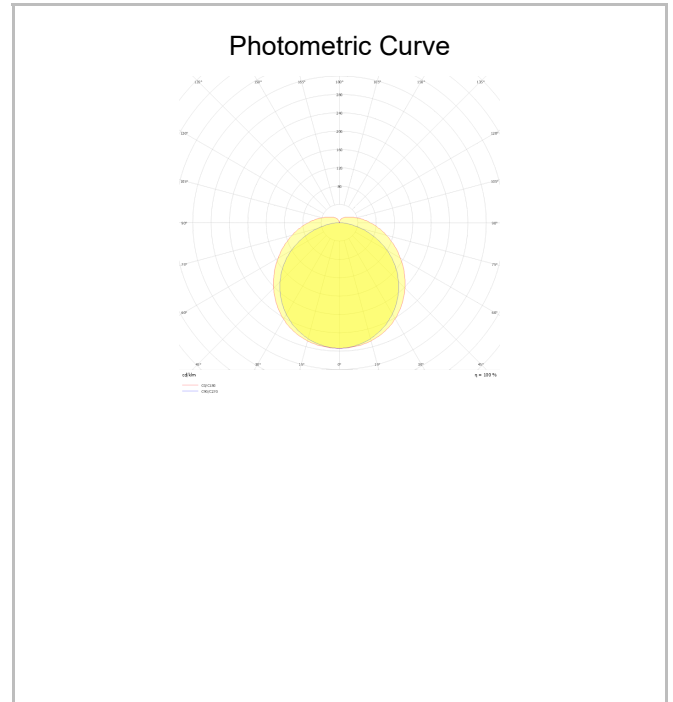

## Surface Mounted Industrial Luminary

<b>Luminaire Group</b>	Industrial
<b>Mounting Type</b>	Surface Mounted
<b>Housing</b>	Aluminum Anodized Coating
<b>Optics</b>	Opal PC Diffuser
<b>Light Source</b>	LED
<b>Electrical Protection Class</b>	CLASS II
<b>IP</b>	65
<b>IK</b>	09
<b>Operating Temperature</b>	-20°C / +40°C
<b>Luminous Flux</b>	2214 lm / 3444 lm / 4551 lm / 5658 lm / 7986 lm
<b>Consumption Power</b>	18 W / 28 W / 37 W / 46 W / 66 W
<b>Luminaire Efficiency</b>	123 lm/W
<b>Color Rendering (CRI)</b>	>80
<b>Light Color Temperature (CCT)</b>	2700K / 3000K / 4000K / 6500K
<b>Color Tolerance</b>	< 3 SDCM
<b>Driver Type</b>	On/Off
<b>Driver Brand</b>	Tridonic
<b>LED Brand</b>	Samsung
<b>Input Voltage / Frequency</b>	220-240 V AC 50/60 Hz
<b>Power Factor</b>	>0.9
<b>Surge</b>	1kV
<b>THD (AKIM)</b>	>%20
<b>LED life</b>	70.000 hours
<b>Option</b>	On-Off / Dali / 1-10V / With Emergency Kit

Technical Drawing

Photometric Curve

SKU	Product Code	Power (W)	Luminous Flux (LM)	CRI	CCT (K)	Optics	Dimensions (mm)
	LMA 005 060 018S 8040 10 99 OP 65 00	18	2214	>80	4000	120° Opal PC Diffuser	600x60x75
	LMA 005 090 028S 8040 10 99 OP 65 00	28	3444	>80	4000	120° Opal PC Diffuser	900x60x75
	LMA 005 120 037S 8040 10 99 OP 65 00	37	4551	>80	4000	120° Opal PC Diffuser	1200x60x75
	LMA 005 150 046S 8040 10 99 OP 65 00	46	5658	>80	4000	120° Opal PC Diffuser	1500x60x75
	LMA 005 150 066S 8040 10 99 OP 65 00	66	7986	>80	4000	120° Opal PC Diffuser	1500x60x75