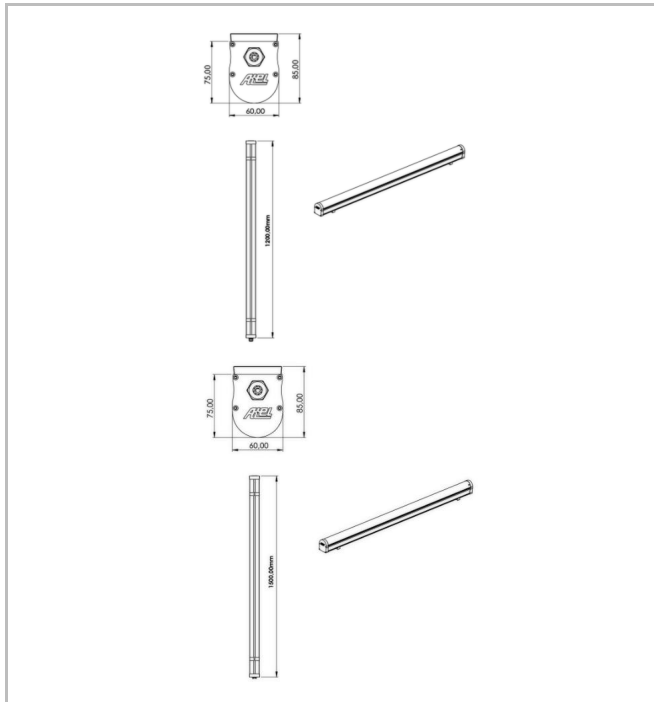

## Surface Mounted Industrial Luminary

<b>Luminaire Group</b>	Industrial
<b>Mounting Type</b>	Surface Mounted
<b>Housing</b>	Aluminum Anodized Coating
<b>Optics</b>	Opal PC Diffuser
<b>Light Source</b>	LED
<b>Electrical Protection Class</b>	CLASS II
<b>IP</b>	65
<b>IK</b>	09
<b>Operating Temperature</b>	-20°C / +40°C
<b>Luminous Flux</b>	2214 lm / 3444 lm / 4551 lm / 5658 lm / 7986 lm
<b>Consumption Power</b>	18 W / 28 W / 37 W / 46 W / 66 W
<b>Luminaire Efficiency</b>	123 lm/W
<b>Color Rendering (CRI)</b>	>80
<b>Light Color Temperature (CCT)</b>	2700K / 3000K / 4000K / 6500K
<b>Color Tolerance</b>	< 3 SDCM
<b>Driver Type</b>	On/Off
<b>Driver Brand</b>	Tridonic
<b>LED Brand</b>	Samsung
<b>Input Voltage / Frequency</b>	220-240 V AC 50/60 Hz
<b>Power Factor</b>	>0.9
<b>Surge</b>	1kV
<b>THD (AKIM)</b>	>%20
<b>LED life</b>	70.000 hours
<b>Option</b>	On-Off / Dali / 1-10V / With Emergency Kit

Technical Drawing

Photometric Curve

SKU	Product Code	Power (W)	Luminous Flux (LM)	CRI	CCT (K)	Optics	Dimensions (mm)
	LMA 005 060 018S 8040 10 99 OP 65 00	18	2214	>80	4000	120° Opal PC Diffuser	600x60x75
	LMA 005 090 028S 8040 10 99 OP 65 00	28	3444	>80	4000	120° Opal PC Diffuser	900x60x75
	LMA 005 120 037S 8040 10 99 OP 65 00	37	4551	>80	4000	120° Opal PC Diffuser	1200x60x75
	LMA 005 150 046S 8040 10 99 OP 65 00	46	5658	>80	4000	120° Opal PC Diffuser	1500x60x75
	LMA 005 150 066S 8040 10 99 OP 65 00	66	7986	>80	4000	120° Opal PC Diffuser	1500x60x75