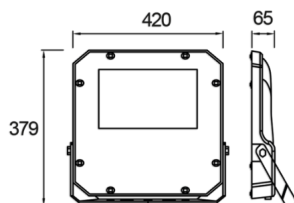

Technical Drawing

Photometric Curve

www.atellighting.com

Promete M

Road Lighting & Floodlight Luminary

| SKU | Product Code | Power (W) | Luminous Flux (LM) | CRI | CCT (K) | Optics | Dimensions (mm) |
|-----|--------------------------------------|-----------|--------------------|-----|---------|-----------------|-----------------|
| | PRO 042 038 120Y 8040 10 AS LN 66 00 | 120 | 15600 | >70 | 4000 | Asymmetric Lens | 420x379x65 |
| | PRO 042 038 140Y 8040 10 AS LN 66 00 | 140 | 18200 | >70 | 4000 | Asymmetric Lens | 420x379x65 |
| | PRO 042 038 150Y 8040 10 AS LN 66 00 | 150 | 19500 | >70 | 4000 | Asymmetric Lens | 420x379x65 |
| | PRO 042 038 180Y 8040 10 AS LN 66 00 | 180 | 21600 | >70 | 4000 | Asymmetric Lens | 420x379x65 |
| | PRO 042 038 200Y 8040 10 AS LN 66 00 | 200 | 24000 | >70 | 4000 | Asymmetric Lens | 420x379x65 |
| | PRO 042 038 250Y 8040 10 AS LN 66 00 | 250 | 29000 | >70 | 4000 | Asymmetric Lens | 420x379x65 |
| | PRO 042 038 120Y 8040 10 SM LN 66 00 | 120 | 15600 | >70 | 4000 | Symmetrical | 420x379x65 |
| | PRO 042 038 140Y 8040 10 SM LN 66 00 | 140 | 15600 | >70 | 4000 | Symmetrical | 420x379x65 |
| | PRO 042 038 150Y 8040 10 SM LN 66 00 | 150 | 19500 | >70 | 4000 | Symmetrical | 420x379x65 |
| | PRO 042 038 180Y 8040 10 SM LN 66 00 | 180 | 21600 | >70 | 4000 | Symmetrical | 420x379x65 |
| | PRO 042 038 200Y 8040 10 SM LN 66 00 | 200 | 24000 | >70 | 4000 | Symmetrical | 420x379x65 |
| | PRO 042 038 250Y 8040 10 SM LN 66 00 | 250 | 29000 | >70 | 4000 | Symmetrical | 420x379x65 |