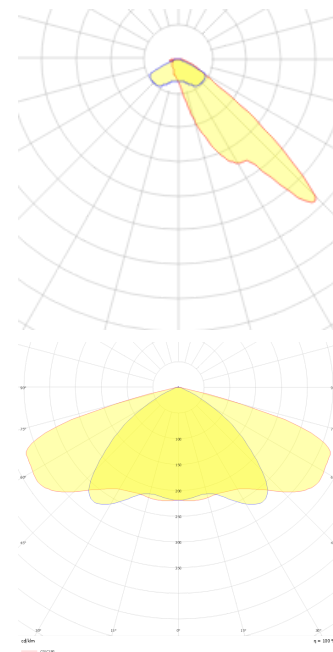

Technical Drawing

Photometric Curve

www.atellighting.com

Promete M

Road Lighting & Floodlight Luminary

| SKU | Product Code | Power (W) | Luminous Flux (LM) | CRI | CCT (K) | Optics | Dimensions (mm) |
|-----|--------------------------------------|-----------|--------------------|-----|---------|-----------------|-----------------|
| | PRO 042 038 120Y 8040 10 AS LN 66 00 | 120 | 15600 | >70 | 4000 | Asymmetric Lens | 420x379x65 |
| | PRO 042 038 140Y 8040 10 AS LN 66 00 | 140 | 18200 | >70 | 4000 | Asymmetric Lens | 420x379x65 |
| | PRO 042 038 150Y 8040 10 AS LN 66 00 | 150 | 19500 | >70 | 4000 | Asymmetric Lens | 420x379x65 |
| | PRO 042 038 180Y 8040 10 AS LN 66 00 | 180 | 21600 | >70 | 4000 | Asymmetric Lens | 420x379x65 |
| | PRO 042 038 200Y 8040 10 AS LN 66 00 | 200 | 24000 | >70 | 4000 | Asymmetric Lens | 420x379x65 |
| | PRO 042 038 250Y 8040 10 AS LN 66 00 | 250 | 29000 | >70 | 4000 | Asymmetric Lens | 420x379x65 |
| | PRO 042 038 120Y 8040 10 SM LN 66 00 | 120 | 15600 | >70 | 4000 | Symmetrical | 420x379x65 |
| | PRO 042 038 140Y 8040 10 SM LN 66 00 | 140 | 15600 | >70 | 4000 | Symmetrical | 420x379x65 |
| | PRO 042 038 150Y 8040 10 SM LN 66 00 | 150 | 19500 | >70 | 4000 | Symmetrical | 420x379x65 |
| | PRO 042 038 180Y 8040 10 SM LN 66 00 | 180 | 21600 | >70 | 4000 | Symmetrical | 420x379x65 |
| | PRO 042 038 200Y 8040 10 SM LN 66 00 | 200 | 24000 | >70 | 4000 | Symmetrical | 420x379x65 |
| | PRO 042 038 250Y 8040 10 SM LN 66 00 | 250 | 29000 | >70 | 4000 | Symmetrical | 420x379x65 |